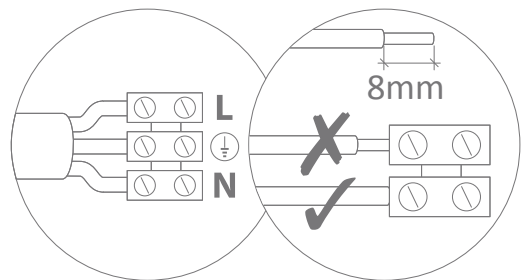

## Installation Manual

### CUP

Order Code	Product Code	Description
19510	CUP-SLR-WW	10W Wall light, silver finish. Warm white 3000K
19511	CUP-SLR-W	10W Wall light, silver finish. White 5000K
19512	CUP-DGR-WW	10W Wall light, Dark grey finish. Warm white 3000K
19513	CUP-DGR-W	10W Wall light, Dark grey finish. White 5000K

### Specifications

Voltage:	240V AV	Lumen (±5%):	Warm White 3000K - 800lm White 5000K - 850lm	Dimmable:	No
Power:	10W	Beam Angle:	45°	CRI:	≥83
IP Rating:	54	CCT:	3000K - 5000K	Lifespan:	40,000hrs

**Note:** -The lamp must be installed by professional electrician  
-Ensure the power supply is switched off before fitting this product