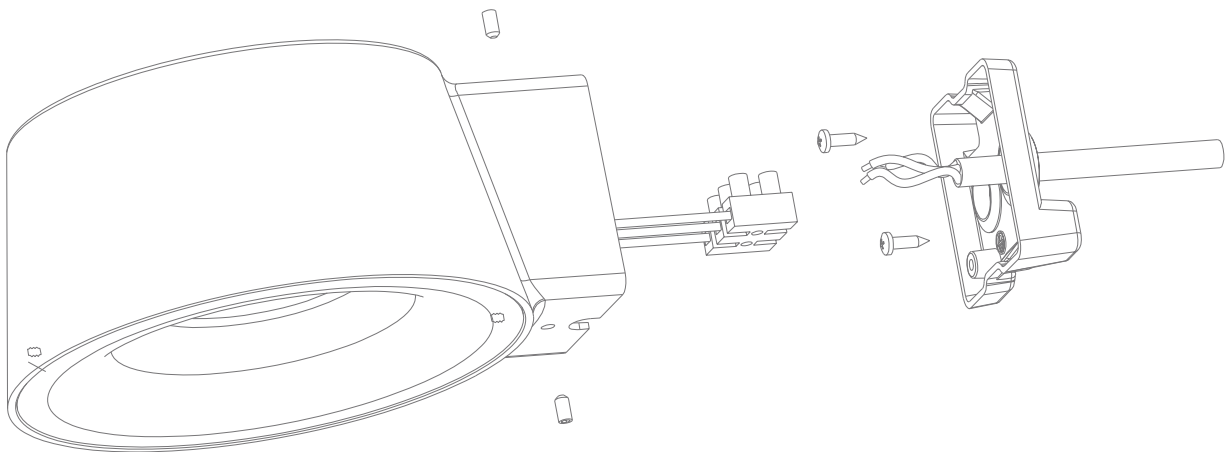

### CUP

Order Code	Product Code	Description
19510	CUP-SLR-WW	10W Wall light, silver finish. Warm white 3000K
19511	CUP-SLR-W	10W Wall light, silver finish. White 5000K
19512	CUP-DGR-WW	10W Wall light, Dark grey finish. Warm white 3000K
19513	CUP-DGR-W	10W Wall light, Dark grey finish. White 5000K

### Specifications

Voltage:	240V AV	Lumen (±5%):	Warm White 3000K - 800lm White 5000K - 850lm	Dimmable:	No
Power:	10W	Beam Angle:	45°	CRI:	≥83
IP Rating:	54	CCT:	3000K - 5000K	Lifespan:	40,000hrs

**Note:** -The lamp must be installed by professional electrician  
-Ensure the power supply is switched off before fitting this product