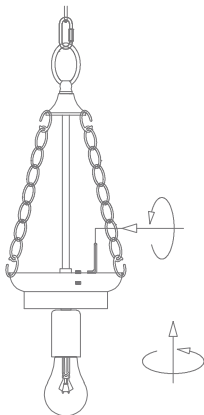

Installation Manual

CHELSEA

Order Code	Product Code	Description
31340	CHELSEA-LNTRN-BLK/CLR	E27 clear glass pendant
31341	CHELSEA-LNTRN-BLK/GRY	E27 smoke glass pendant
31342	CHELSEA-LNTRN-BLK/OPL	E27 opal glass pendant

Thank you for purchasing your new CHELSEA pendant, Please take the time to read and understand the instruction sheet below. Failure to do so may void warranty.

Specifications

Voltage:	240V	Power:	Max 40W Incandescent Max 20W CFL Max 20W LED	IP Rating:	20
----------	------	--------	--	------------	----

Requires: E27 lamp, not included.

1 _____

2 _____

3 _____

4 _____

5 _____

Note: -The lamp must be installed by professional electrician
-Ensure the power supply is switched off before fitting this product

-Do not touch the lamp when in use
-Keep away from hot steam and corrosive gas