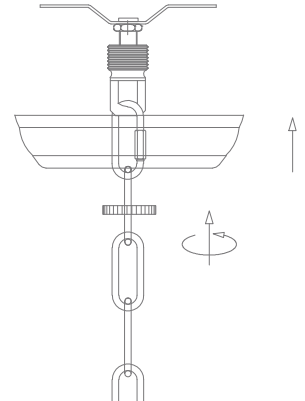

Installation Manual

CHELSEA

Order Code	Product Code	Description
31340	CHELSEA-LNTRN-BLK/CLR	E27 clear glass pendant
31341	CHELSEA-LNTRN-BLK/GRY	E27 smoke glass pendant
31342	CHELSEA-LNTRN-BLK/OPL	E27 opal glass pendant

Thank you for purchasing your new CHELSEA pendant, Please take the time to read and understand the instruction sheet below. Failure to do so may void warranty.

Specifications

Voltage:	240V	Power:	Max 40W Incandescent Max 20W CFL Max 20W LED	IP Rating:	20
----------	------	--------	--	------------	----

Requires: E27 lamp, not included.

1 _____

2 _____

3 _____

4 _____

5 _____

Note: -The lamp must be installed by professional electrician
-Ensure the power supply is switched off before fitting this product

-Do not touch the lamp when in use
-Keep away from hot steam and corrosive gas