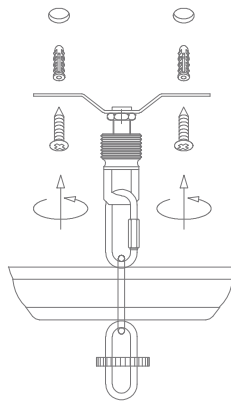

Installation Manual

CHELSEA

Order Code	Product Code	Description
31340	CHELSEA-LNTRN-BLK/CLR	E27 clear glass pendant
31341	CHELSEA-LNTRN-BLK/GRY	E27 smoke glass pendant
31342	CHELSEA-LNTRN-BLK/OPL	E27 opal glass pendant

Thank you for purchasing your new CHELSEA pendant, Please take the time to read and understand the instruction sheet below. Failure to do so may void warranty.

Specifications

Voltage:	240V	Power:	Max 40W Incandescent Max 20W CFL Max 20W LED	IP Rating:	20
----------	------	--------	--	------------	----

Requires: E27 lamp, not included.

1 _____

2 _____

3 _____

4 _____

5 _____

Note: -The lamp must be installed by professional electrician
-Ensure the power supply is switched off before fitting this product

-Do not touch the lamp when in use
-Keep away from hot steam and corrosive gas