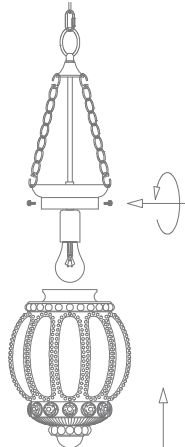

Installation Manual

CHELSEA

Order Code	Product Code	Description
31340	CHELSEA-LNTRN-BLK/CLR	E27 clear glass pendant
31341	CHELSEA-LNTRN-BLK/GRY	E27 smoke glass pendant
31342	CHELSEA-LNTRN-BLK/OPL	E27 opal glass pendant

Thank you for purchasing your new CHELSEA pendant, Please take the time to read and understand the instruction sheet below. Failure to do so may void warranty.

Specifications

Voltage:	240V	Power:	Max 40W Incandescent Max 20W CFL Max 20W LED	IP Rating:	20
----------	------	--------	--	------------	----

Requires: E27 lamp, not included.

1 _____

2 _____

3 _____

4 _____

5 _____

Note: -The lamp must be installed by professional electrician
-Ensure the power supply is switched off before fitting this product

-Do not touch the lamp when in use
-Keep away from hot steam and corrosive gas