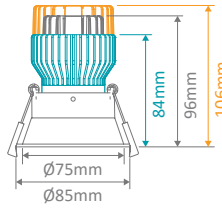

CELL Frames Multi Frame Solution

Combine the power of one module with multiple frames

9W-13W

12W

17W

CELL-D75

Cutout: Ø75-77mm

CELL-D90 & DT90

Cutout: Ø90-92mm

DT90 Tilttable to 15°

Frames

Item No.	Variant	Frame Colour
CELL-D75	27048	White
	27049	Black
CELL-D90	27050	White
	27051	Black
CELL-DT90	27078	White
	27079	Black
CELL-T75	27052	White
	27053	Black
CELL-T90	27054	White
	27055	Black
CELL-K75	27064	White
	27065	Black
CELL-P75	27062	White
	27063	Black
CELL-W90	27056	White
	27057	Black
CELL-S1	27058	White
	27059	Black
CELL-S2	27060	White
	27061	Black

CELL-T75

Cutout: Ø72-75mm

Tilttable to 15°

CELL-T90

Cutout: Ø85-90mm

Tilttable to 15°

CELL-K75 & P75

Cutout: Ø70-75mm

CELL-W90

Cutout: Ø88-90mm

W90 wall washer frame is set at a 45° angle.

CELL-S1

Cutout: L100mm x W100mm

CELL-S2

Cutout: L190mm x W100mm