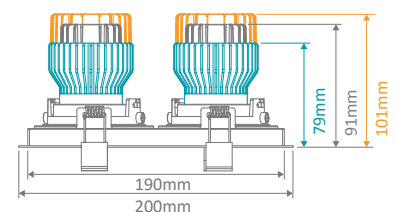

CELL Frames Multi Frame Solution

Combine the power of one module with multiple frames

9W-13W

12W

17W

CELL-D75

Cutout: Ø75-77mm

CELL-D90 & DT90

CELL-T75

Cutout: Ø72-75mm

Tilttable to 15°

CELL-T90

Cutout: Ø85-90mm

Tilttable to 15°

CELL-K75 & P75

Cutout: Ø70-75mm

CELL-W90

Cutout: Ø88-90mm

W90 wall washer frame is set at a 45° angle.

CELL-S1

Cutout: L100mm x W100mm

CELL-S2

Cutout: L190mm x W100mm