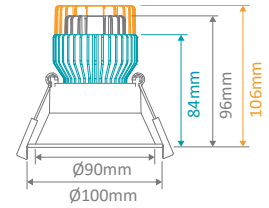

CELL Frames Multi Frame Solution

Combine the power of one module with multiple frames

9W-13W

12W

17W

CELL-D75

Cutout: Ø75-77mm

CELL-D90 & DT90

Cutout: Ø90-92mm

DT90 Tilttable to 15°

Frames

Item No.	Variant	Frame Colour
CELL-D75	27048	White
	27049	Black
CELL-D90	27050	White
	27051	Black
CELL-DT90	27078	White
	27079	Black
CELL-T75	27052	White
	27053	Black
CELL-T90	27054	White
	27055	Black
CELL-K75	27064	White
	27065	Black
CELL-P75	27062	White
	27063	Black
CELL-W90	27056	White
	27057	Black
CELL-S1	27058	White
	27059	Black
CELL-S2	27060	White
	27061	Black

CELL-T75

Cutout: Ø72-75mm

Tilttable to 15°

CELL-T90

Cutout: Ø85-90mm

Tilttable to 15°

CELL-K75 & P75

Cutout: Ø70-75mm

CELL-W90

Cutout: Ø88-90mm

W90 wall washer frame is set at a 45° angle.

CELL-S1

Cutout: L100mm x W100mm

CELL-S2

Cutout: L190mm x W100mm