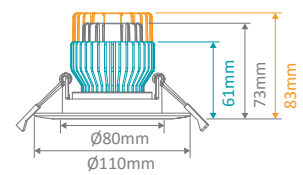

CELL Frames Multi Frame Solution

Combine the power of one module with multiple frames

9W-13W

12W

17W

CELL-D75

Cutout: Ø75-77mm

CELL-D90 & DT90

Cutout: Ø90-92mm

DT90 Tilttable to 15°

Frames

Item No.	Variant	Frame Colour
CELL-D75	27048	White
	27049	Black
CELL-D90	27050	White
	27051	Black
CELL-DT90	27078	White
	27079	Black
CELL-T75	27052	White
	27053	Black
CELL-T90	27054	White
	27055	Black
CELL-K75	27064	White
	27065	Black
CELL-P75	27062	White
	27063	Black
CELL-W90	27056	White
	27057	Black
CELL-S1	27058	White
	27059	Black
CELL-S2	27060	White
	27061	Black

CELL-T75

Cutout: Ø72-75mm

Tilttable to 15°

CELL-T90

Cutout: Ø85-90mm

Tilttable to 15°

CELL-K75 & P75

Cutout: Ø70-75mm

CELL-W90

Cutout: Ø88-90mm

W90 wall washer frame is set at a 45° angle.

CELL-S1

Cutout: L100mm x W100mm

CELL-S2

Cutout: L190mm x W100mm