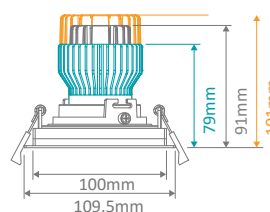

CELL Frames Multi Frame Solution

Combine the power of one module with multiple frames

9W-13W

12W

17W

CELL-D75

Cutout: Ø75-77mm

CELL-D90 & DT90

Cutout: Ø90-92mm

DT90 Tilttable to 15°

Frames

Item No.	Variant	Frame Colour
CELL-D75	27048	White
	27049	Black
CELL-D90	27050	White
	27051	Black
CELL-DT90	27078	White
	27079	Black
CELL-T75	27052	White
	27053	Black
CELL-T90	27054	White
	27055	Black
CELL-K75	27064	White
	27065	Black
CELL-P75	27062	White
	27063	Black
CELL-W90	27056	White
	27057	Black
CELL-S1	27058	White
	27059	Black
CELL-S2	27060	White
	27061	Black

CELL-T75

Cutout: Ø72-75mm

Tilttable to 15°

CELL-T90

Cutout: Ø85-90mm

Tilttable to 15°

CELL-K75 & P75

Cutout: Ø70-75mm

CELL-W90

Cutout: Ø88-90mm

W90 wall washer frame is set at a 45° angle.

CELL-S1

Cutout: L100mm x W100mm

CELL-S2

Cutout: L190mm x W100mm