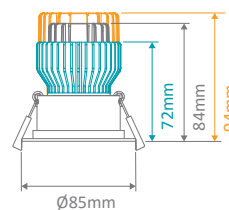

CELL Frames Multi Frame Solution

Combine the power of one module with multiple frames

9W-13W

12W

17W

CELL-D75

Cutout: Ø75-77mm

CELL-D90 & DT90

Cutout: Ø90-92mm

DT90 Tilttable to 15°

Frames

Item No.	Variant	Frame Colour
CELL-D75	27048	White
	27049	Black
CELL-D90	27050	White
	27051	Black
CELL-DT90	27078	White
	27079	Black
CELL-T75	27052	White
	27053	Black
CELL-T90	27054	White
	27055	Black
CELL-K75	27064	White
	27065	Black
CELL-P75	27062	White
	27063	Black
CELL-W90	27056	White
	27057	Black
CELL-S1	27058	White
	27059	Black
CELL-S2	27060	White
	27061	Black

CELL-T75

Cutout: Ø72-75mm

Tilttable to 15°

CELL-T90

Cutout: Ø85-90mm

Tilttable to 15°

CELL-K75 & P75

Cutout: Ø70-75mm

CELL-W90

Cutout: Ø88-90mm

W90 wall washer frame is set at a 45° angle.

CELL-S1

Cutout: L100mm x W100mm

CELL-S2

Cutout: L190mm x W100mm