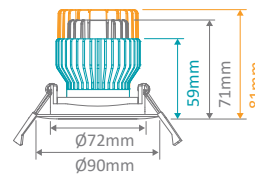

CELL Frames Multi Frame Solution

Combine the power of one module with multiple frames

9W-13W

12W

17W

CELL-D75

Cutout: Ø75-77mm

CELL-D90 & DT90

Cutout: Ø90-92mm

DT90 Tilttable to 15°

Frames

Item No.	Variant	Frame Colour
CELL-D75	27048	White
	27049	Black
CELL-D90	27050	White
	27051	Black
CELL-DT90	27078	White
	27079	Black
CELL-T75	27052	White
	27053	Black
CELL-T90	27054	White
	27055	Black
CELL-K75	27064	White
	27065	Black
CELL-P75	27062	White
	27063	Black
CELL-W90	27056	White
	27057	Black
CELL-S1	27058	White
	27059	Black
CELL-S2	27060	White
	27061	Black

CELL-T75

Cutout: Ø72-75mm

Tilttable to 15°

CELL-T90

Cutout: Ø85-90mm

Tilttable to 15°

CELL-K75 & P75

Cutout: Ø70-75mm

CELL-W90

Cutout: Ø88-90mm

W90 wall washer frame is set at a 45° angle.

CELL-S1

Cutout: L100mm x W100mm

CELL-S2

Cutout: L190mm x W100mm