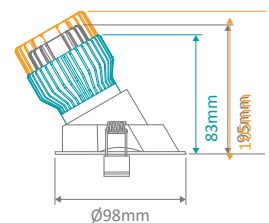

CELL Frames Multi Frame Solution

Combine the power of one module with multiple frames

9W-13W

12W

17W

CELL-D75

Cutout: Ø75-77mm

CELL-D90 & DT90

Cutout: Ø90-92mm

DT90 Tilttable to 15°

Frames

Item No.	Variant	Frame Colour
CELL-D75	27048	White
	27049	Black
CELL-D90	27050	White
	27051	Black
CELL-DT90	27078	White
	27079	Black
CELL-T75	27052	White
	27053	Black
CELL-T90	27054	White
	27055	Black
CELL-K75	27064	White
	27065	Black
CELL-P75	27062	White
	27063	Black
CELL-W90	27056	White
	27057	Black
CELL-S1	27058	White
	27059	Black
CELL-S2	27060	White
	27061	Black

CELL-T75

Cutout: Ø72-75mm

Tilttable to 15°

CELL-T90

Cutout: Ø85-90mm

Tilttable to 15°

CELL-K75 & P75

Cutout: Ø70-75mm

CELL-W90

Cutout: Ø88-90mm

W90 wall washer frame is set at a 45° angle.

CELL-S1

Cutout: L100mm x W100mm

CELL-S2

Cutout: L190mm x W100mm