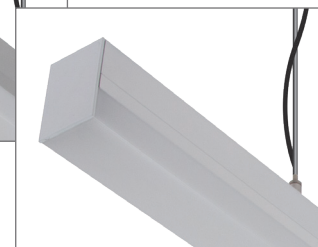

Bloc-42

1.7M LED Linear Pendant

Description

The BLOC-42 wire-suspended Linear Pendant is an attractive solution to lighting up breakfast bars in kitchens, and above service counters for retail stores. A sleek architectural look which is perfect for modern residential or commercial applications.

The BLOC-42 Series pendant range is available in 1200mm or 1700mm lengths, with a choice of clear anodised aluminium, powder coated satin white or powder coated matt black finishes. Also available in the choice of Warm White 3000K, Neutral White 4000K and White 6500K colour temperature options.

Complete with LED driver and high output LED boards, provides a uniform light output, as well as 2m of wire suspension to allow the flexibility to hang at the desired height.

Brushed Aluminium Finish

White Finish