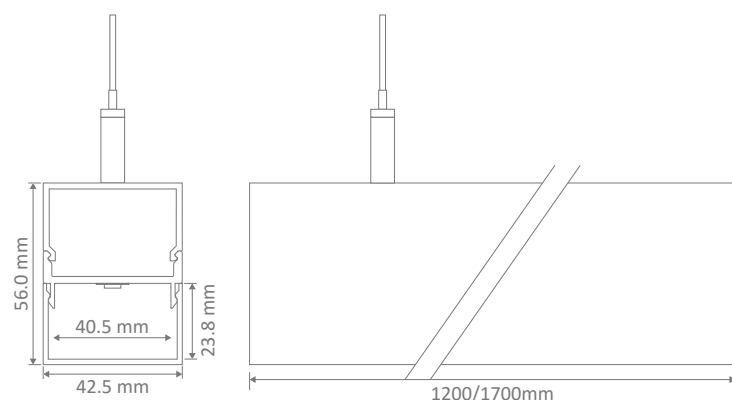

Diagrams / Additional

Item No.	Variant			Colour Temperature
	Blk	Alu	Wht	
Bloc-42-1.7M	23090	23080	23100	3000K
	23092	23082	23102	4000K
	23094	23084	23104	6500K