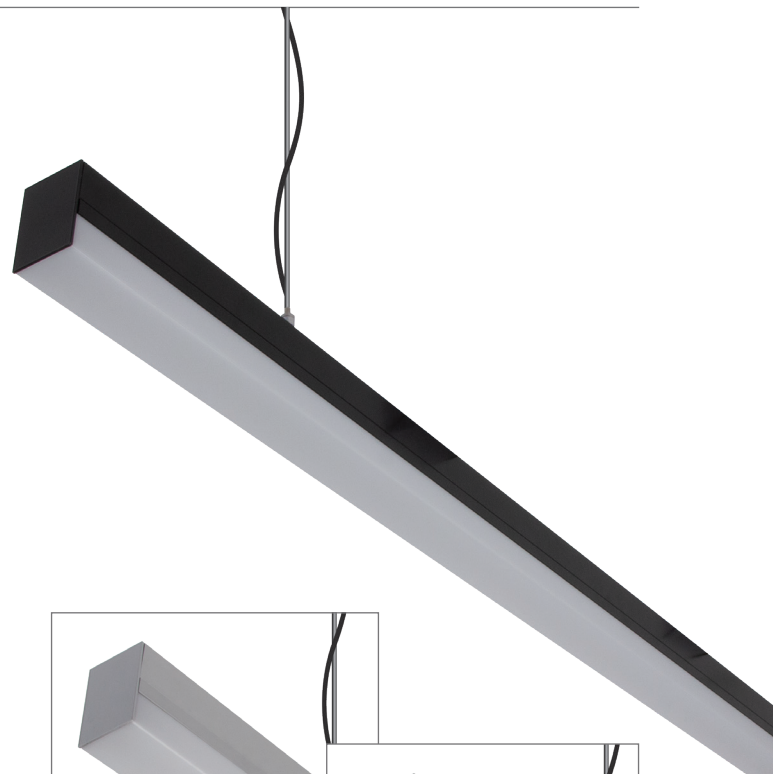

Bloc-42

1.7M LED Linear Pendant

Description

The BLOC-42 wire-suspended Linear Pendant is an attractive solution to lighting up breakfast bars in kitchens, and above service counters for retail stores. A sleek architectural look which is perfect for modern residential or commercial applications.

The BLOC-42 Series pendant range is available in 1200mm or 1700mm lengths, with a choice of clear anodised aluminium, powder coated satin white or powder coated matt black finishes. Also available in the choice of Warm White 3000K, Neutral White 4000K and White 6500K colour temperature options.

Complete with LED driver and high output LED boards, provides a uniform light output, as well as 2m of wire suspension to allow the flexibility to hang at the desired height.

Brushed Aluminium Finish

White Finish