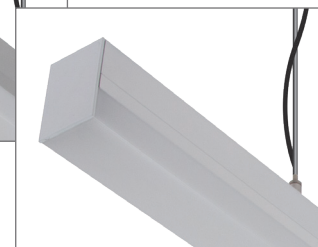

Bloc-42

1.2M LED Linear Pendant

Description

The BLOC-42 wire-suspended Linear Pendant is an attractive solution to lighting up breakfast bars in kitchens, and above service counters for retail stores. A sleek architectural look which is perfect for modern residential or commercial applications.

The BLOC-42 Series pendant range is available in 1200mm or 1700mm lengths, with a choice of clear anodised aluminium, powder coated satin white or powder coated matt black finishes. Also available in the choice of Warm White 3000K, Neutral White 4000K and White 6500K colour temperature options.

Complete with LED driver and high output LED boards, provides a uniform light output, as well as 2m of wire suspension to allow the flexibility to hang at the desired height.

Brushed Aluminium Finish

White Finish