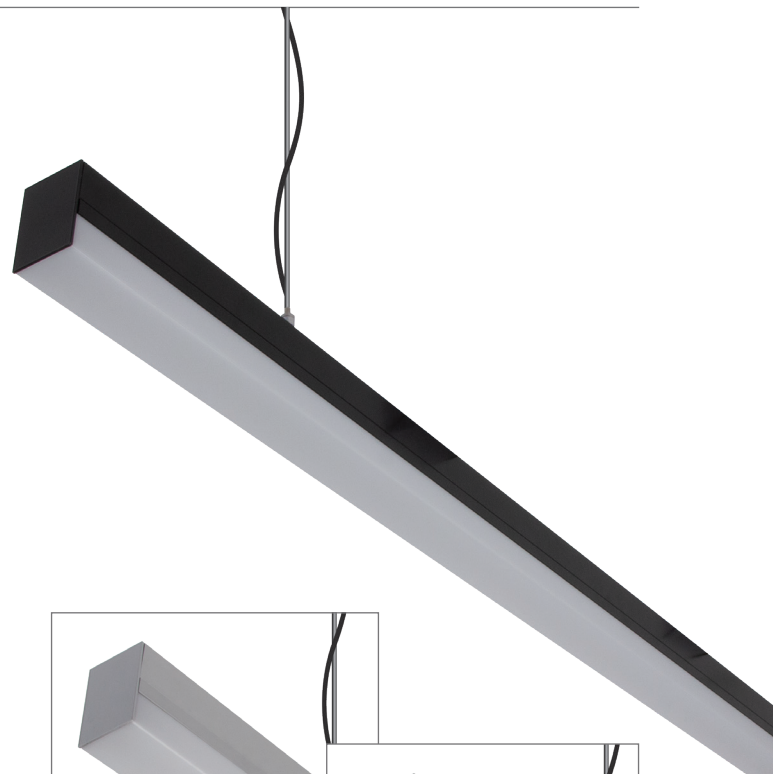

Bloc-42

1.2M LED Linear Pendant

Description

The BLOC-42 wire-suspended Linear Pendant is an attractive solution to lighting up breakfast bars in kitchens, and above service counters for retail stores. A sleek architectural look which is perfect for modern residential or commercial applications.

The BLOC-42 Series pendant range is available in 1200mm or 1700mm lengths, with a choice of clear anodised aluminium, powder coated satin white or powder coated matt black finishes. Also available in the choice of Warm White 3000K, Neutral White 4000K and White 6500K colour temperature options.

Complete with LED driver and high output LED boards, provides a uniform light output, as well as 2m of wire suspension to allow the flexibility to hang at the desired height.

Brushed Aluminium Finish

White Finish

Specification Features

- Input Voltage: 240V
- Power (W): 20.8
- IP rating (IP): 20
- Lumens* (lm): Warm White 3000K - 2960lm
Neutral White 4000K - 3120lm
White 6500K - 3120lm
- LED type: SMD
- CCT: 3000K - 4000K - 6500K
- CRI: ≥80
- Beam angle (°): 120°
- Dimmable: No
- Lifespan (hrs): 50,000hrs