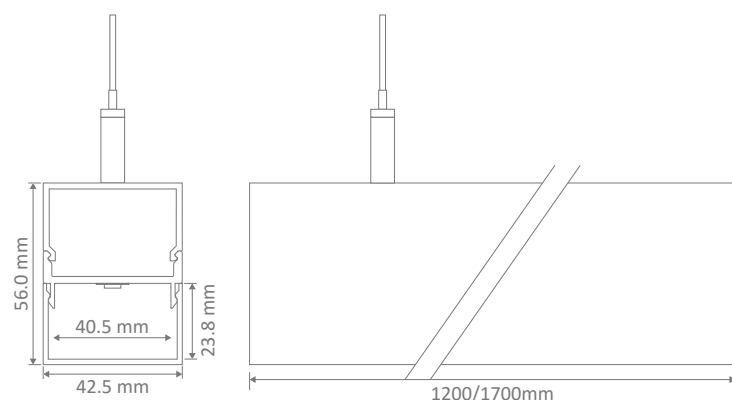

Diagrams / Additional

Item No.	Variant			Colour Temperature
	Blk	Alu	Wht	
Bloc-42-1.2M	23060	23055	23070	3000K
	23062	23057	23072	4000K
	23064	23059	23074	6500K