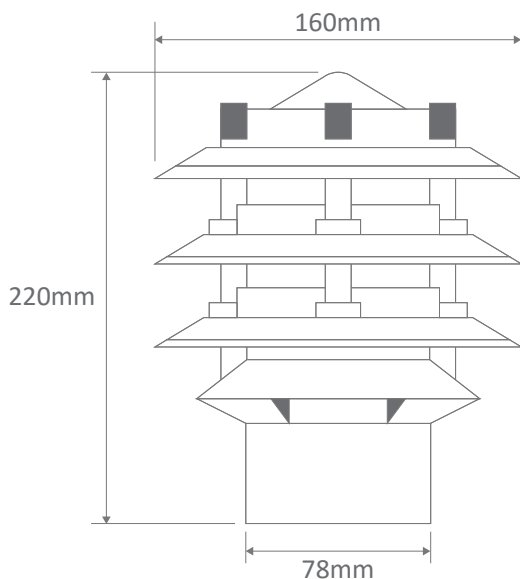

BL-100 3 Tier Bollard Head

Description

Tiered conical helmet bollard to suit 76mm post.

Specification Features

Input Voltage: 240V
 IP rating (IP): 44
 Globe Base: E27 (Lamp not included)

Diagrams / Additional

- Order Code: 10700
Product Code: BL-100-3-TIER-BOLLARD-HD-E27-BGE
Colour: Beige
- Order Code: 10701
Product Code: BL-100-3-TIER-BOLLARD-HD-E27-BLK
Colour: Black
- Order Code: 10702
Product Code: BL-100-3-TIER-BOLLARD-HD-E27-SLR
Colour: Silver
- Order Code: 10703
Product Code: BL-100-3-TIER-BOLLARD-HD-E27-GRN
Colour: Green
- Order Code: 10704
Product Code: BL-100-3-TIER-BOLLARD-HD-E27-WHT
Colour: White