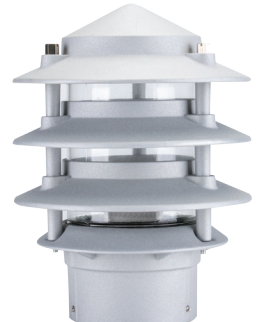

BL-100 3 Tier Bollard Head

Description

Tiered conical helmet bollard to suit 76mm post.

Specification Features

Input Voltage: 240V
 IP rating (IP): 44
 Globe Base: E27 (Lamp not included)

Diagrams / Additional

- Order Code: 10700
Product Code: BL-100-3-TIER-BOLLARD-HD-E27-BGE
Colour: Beige
- Order Code: 10701
Product Code: BL-100-3-TIER-BOLLARD-HD-E27-BLK
Colour: Black
- Order Code: 10702
Product Code: BL-100-3-TIER-BOLLARD-HD-E27-SLR
Colour: Silver
- Order Code: 10703
Product Code: BL-100-3-TIER-BOLLARD-HD-E27-GRN
Colour: Green
- Order Code: 10704
Product Code: BL-100-3-TIER-BOLLARD-HD-E27-WHT
Colour: White