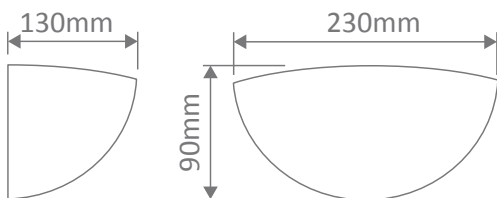

BF-7310

Ceramic Wall Uplight

Description

Raw ceramic wall light. Ceramic areas can be painted with any water based paint. Made in Italy. Raw Ceramic.

Specification Features

Input Voltage: 240V
 Power (W): 60W
 Lifespan (hrs): 50,000hrs
Requires 1xE27 Lamp

Diagrams / Additional

Item No.	Variant	Colour
BF-7310	11040	Raw Ceramic