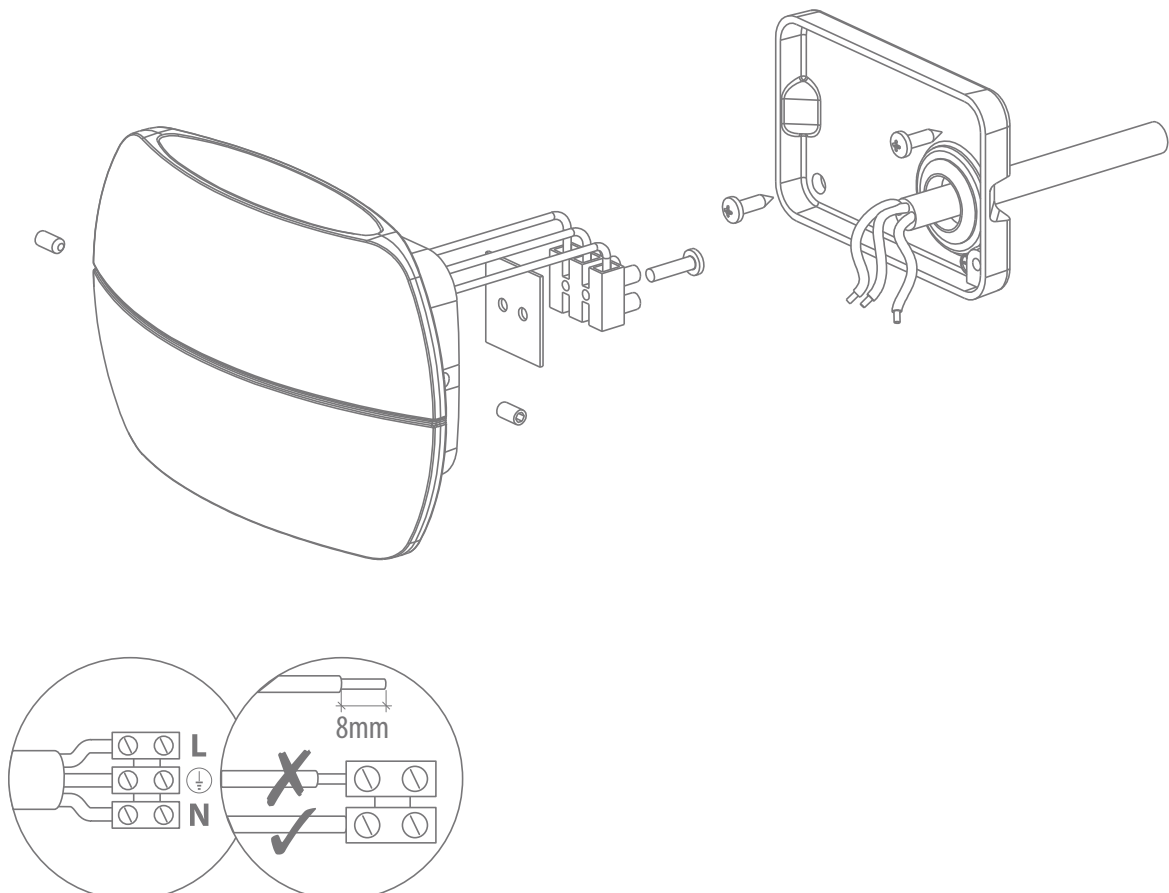

BELL-8

Date: 10/2018

Variant	Item No.	Description
19370	BELL-8-BLK-WW	LED Wall Light, black finish. 3000K, warm white.
19371	BELL-8-BLK-W	LED Wall Light, black finish. 5000K, white.
19372	BELL-8-DGR-WW	LED Wall Light, dark grey finish. 3000K, warm white.
19373	BELL-8-DGR-W	LED Wall Light, dark grey finish. 5000K, white.
19374	BELL-8-WHT-WW	LED Wall Light, white finish. 3000K, warm white.
19375	BELL-8-WHT-W	LED Wall Light, white finish. 5000K, white.

Thank you for purchasing your new LED BELL-8, Please take the time to read and understand the instruction sheet below. Failure to do so may void warranty.

Specifications

Voltage:	240V AC	Lumen (±5%):	Warm White 3000K - 300lm White 5000K - 350lm	Dimmable:	No
Power:	8W	Beam Angle:	45°	Operating Temp:	-20°~45°
IP Rating:	IP65	CCT:	3000K - 5000K	Power Factor:	
CRI:	≥80	Lifespan:	50,000hrs		