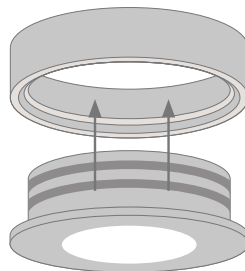

ASTRA LED Cabinet Light

Description

Introducing the ASTRA LED cabinet lighting series. The ASTRA is an alternative to the traditional halogen light sources. The ASTRA features a high output 3W COB LED to offer superior performance and light over the working area whilst only consuming a total 3.6W of energy. The ASTRA offers two mounting options to cover a wide range of applications. These include recessed mounting or surface mounting. Smooth even lighting is provided from a single light point and frosted lens.

Specification Features

Input Voltage: 12V DC
 Power (W): 3.6W
 Lumens (lm): Warm White 3000K - 200lm
 White 5000K - 205lm
 LED type: COB
 CCT: 3000K - 5000K
 CRI: ≥80
 Beam angle (°): 90°
 Dimmable: No
 Lifespan (hrs): 50,000hrs
 Cutout (∅): ∅57mm
12V DC Constant Voltage LED Driver required - Wire in Parallel

Diagrams / Additional

Surface Mounted Application:

Item No.	Variant	Colour Temp
ASTRA-S-WW	21280	3000K
ASTRA-S-W	21281	5000K
ASTRA-W-WW	21282	3000K
ASTRA-W-W	21283	5000K
ASTRA-B-WW	21284	3000K
ASTRA-B-W	21285	5000K