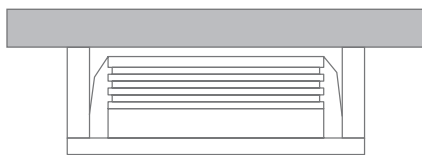

Diagrams / Additional

Surface Mounted Application: