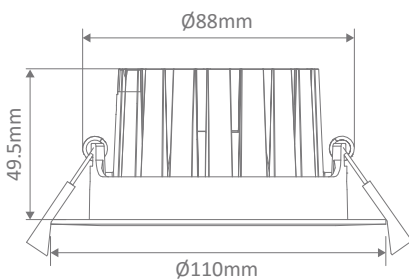

Aqua Tilt 13 Tilt LED Downlight

Description

The AQUA Series is a well-designed IP65 downlight range that offers a robust solution to wet areas and outdoor applications through enhanced silicon sealing and moisture protection methods. Features include tilt adjustable frame and optic lens diffuser with the choice of a Black or Satin White powder coated finish. Light is provided from a single point COB high performing LED with a perfectly matched 60° optical reflector. Suitable for bathrooms, or outdoor areas where moisture is a concern. Complete with a fully dimmable LED driver and flex and plug. Backed by our Three Year Replacement Warranty.

Specification Features

- Input Voltage: 240V
- Power (W): 13W
- IP rating (IP): 65
- Lumens (lm): Extra Warm White 2700K - 1130lm
Warm White 3000K - 1130lm
Neutral White 4000K - 1300lm
White 5000K - 1220lm
- LED type: COB
- CCT: 2700K - 3000K - 4000K - 5000K
- CRI: ≥80
- Beam angle (°): 60°
- Dimmable: Yes*
- Lifespan (hrs): 50,000hrs
- Cutout (Ø): Ø90-95mm

* Tested on the Domus dimmer series. May work on others but not tested.

Diagrams / Additional

Tilt: 30°
Cutout: Ø90-95mm

Item No.	Variant	Beam Angle	Colour
AQUA-TILT-13-BLK	21306	60°	3000K
	21310		4000K
	21314		5000K
AQUA-TILT-13-WHT	21322	60°	3000K
	21326		4000K
	21330		5000K