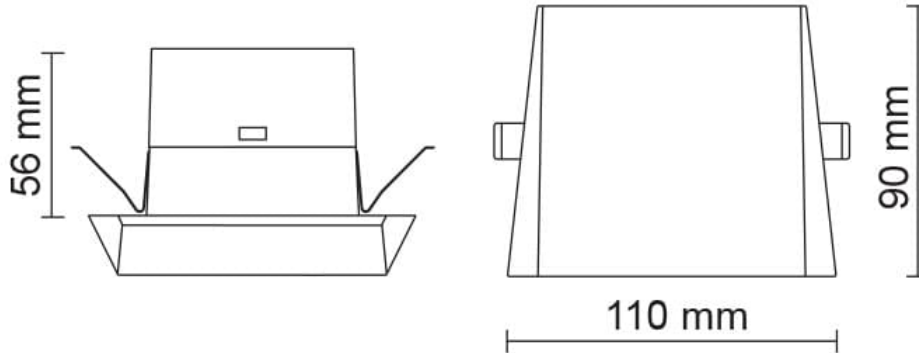

AMBIENCE S9314 - 1W

Stylish interior wall mount LED luminaire

Application

Residential hallways, bedrooms, stairways

Design Specifications

- Square aluminum face profile, powdercoat white finish
- Integral 240V control gear
- CCT 3000K, 40lm
- IP54 front only
- Cut out - 77 x 77mm
- Double insulated

Performance

- Dimmable - **NO**

Technical Specification

Product	Model No.	Input Voltage (V/AC)	Lumens (lm)	CCT (K)	CRI	Beam Angle (°)
	S9314	240	140	3000	80	80

Dimmable	Body Colour
NO	White

Due to continued product and technology enhancements, data sourced from sal.net.au shall not form part of any contract and or technical performance guarantee unless expressly confirmed in writing by SAL at the time of order. Products are sold in accordance with [SAL Terms and Conditions of sale](#) and all images shown are for illustration purposes only and may vary from the actual colour or finish. Unless specifically stated, all IP ratings nominated for Interior products are from "below the ceiling".

Dimensions

cut out - 77 x 77mm

Photometric Data

Unit: cd C0/C180 — C90/C270 —