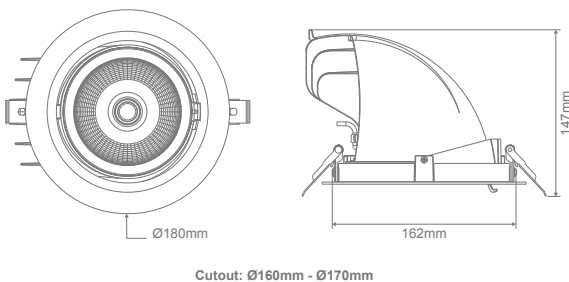

Diagrams / Additional

Item No.	Variant		Colour
	Wht	Blk	
SCOOP-25	20472	20470	TRIO
	DALI		
	20473	20471	TRIO