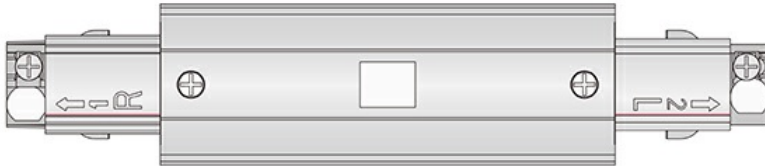

### Design Specifications

- IP20, interior use only
- Choice of black or white accessories
- Accessories: Mini joiner, Live end, Straight connector, L-Shaped connector, T-Shaped connector, Cross Shaped connector, Adjustable connector, 3 Circuit adaptors, T-Bar mounting kits, Suspension Unit with road, Suspension Unit with wire

### Technical Specification

Model No.	Description	Input Voltage (V/AC)
STR4891BK	3 CIRCUIT MINI JOINER BLACK K1	240
STR4891WH	3 CIRCUIT MINI JOINER WHITE K1	240
STR4892BK	3 CIRCUIT LIVE END BLACK K1	240
STR4892WH	3 CIRCUIT LIVE END WHITE K1	240
STR4893BK	3 CIRCUIT CENTRE FEED BLACK K1	240
STR4893WH	3 CIRCUIT CENTRE FEED WHITE K1	240
STR4894BK	3 CIRCUIT L CONNECTOR BLACK K1	240
STR4894WH	3 CIRCUIT L CONNECTOR WHITE K1	240
STR4895BK	3 CIRCUIT T CONNECTOR BLACK K1	240
STR4895WH	3 CIRCUIT T CONNECTOR WHITE K1	240
STR4896BK	3 CIRCUIT X CONNECTOR BLACK K1	240
STR4896WH	3 CIRCUIT X CONNECTOR WHITE K1	240
STR4897BK	3 CRT. ADJUST. CONNECTOR BLACK K1	240
STR4897WH	3 CRT. ADJUST. CONNECTOR WHITE K1	240
STR4898BK	3 CIRCUIT ADAPTOR BLACK K1	240
STR4898WH	3 CIRCUIT ADAPTOR WHITE K1	240
STR4899/1BK	3 CRT.TRACK T BAR MOUNTING BK K1	240
STR4899/1WH	3 CRT.TRACK T BAR MOUNTING WH K1	240
STR4899/2BK	3 CRT.TRACK ROD SUSPENSION BK K1	240
STR4899/2WH	3 CRT.TRACK ROD SUSPENSION WH K1	240
STR4899/3BK	3 CRT.TRACK WIRE SUSPENSION BK K1	240
STR4899/3WH	3 CRT.TRACK WIRE SUSPENSION WH K1	240

### Dimensions

STR4891

STR4892

STR4893

STR4894

STR4895

STR4896

STR4897