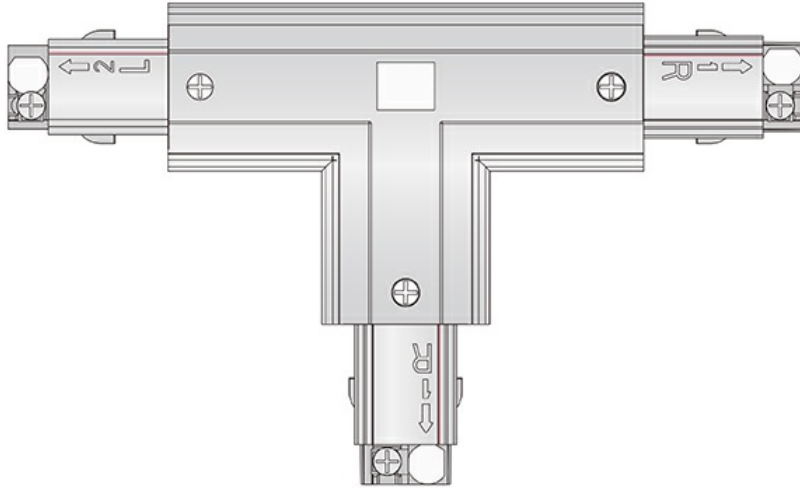

### Design Specifications

- IP20, interior use only
- Choice of black or white accessories
- Accessories: Mini joiner, Live end, Straight connector, L-Shaped connector, T-Shaped connector, Cross Shaped connector, Adjustable connector, 3 Circuit adaptors, T-Bar mounting kits, Suspension Unit with road, Suspension Unit with wire

### Technical Specification

Model No.	Description	Input Voltage (V/AC)
STR4891BK	3 CIRCUIT MINI JOINER BLACK K1	240
STR4891WH	3 CIRCUIT MINI JOINER WHITE K1	240
STR4892BK	3 CIRCUIT LIVE END BLACK K1	240
STR4892WH	3 CIRCUIT LIVE END WHITE K1	240
STR4893BK	3 CIRCUIT CENTRE FEED BLACK K1	240
STR4893WH	3 CIRCUIT CENTRE FEED WHITE K1	240
STR4894BK	3 CIRCUIT L CONNECTOR BLACK K1	240
STR4894WH	3 CIRCUIT L CONNECTOR WHITE K1	240
STR4895BK	3 CIRCUIT T CONNECTOR BLACK K1	240
STR4895WH	3 CIRCUIT T CONNECTOR WHITE K1	240
STR4896BK	3 CIRCUIT X CONNECTOR BLACK K1	240
STR4896WH	3 CIRCUIT X CONNECTOR WHITE K1	240
STR4897BK	3 CRT. ADJUST. CONNECTOR BLACK K1	240
STR4897WH	3 CRT. ADJUST. CONNECTOR WHITE K1	240
STR4898BK	3 CIRCUIT ADAPTOR BLACK K1	240
STR4898WH	3 CIRCUIT ADAPTOR WHITE K1	240
STR4899/1BK	3 CRT.TRACK T BAR MOUNTING BK K1	240
STR4899/1WH	3 CRT.TRACK T BAR MOUNTING WH K1	240
STR4899/2BK	3 CRT.TRACK ROD SUSPENSION BK K1	240
STR4899/2WH	3 CRT.TRACK ROD SUSPENSION WH K1	240
STR4899/3BK	3 CRT.TRACK WIRE SUSPENSION BK K1	240
STR4899/3WH	3 CRT.TRACK WIRE SUSPENSION WH K1	240

### Dimensions

STR4891

STR4892

STR4893

STR4894

STR4895

STR4896

STR4897