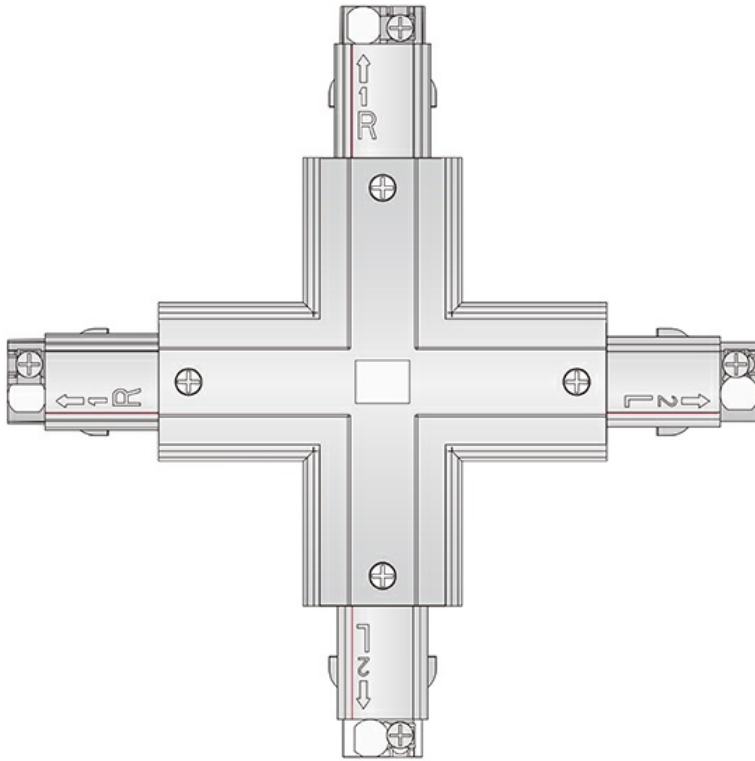

### Technical Specification

Model No.	Description	Input Voltage (V/AC)
STR4891BK	3 CIRCUIT MINI JOINER BLACK K1	240
STR4891WH	3 CIRCUIT MINI JOINER WHITE K1	240
STR4892BK	3 CIRCUIT LIVE END BLACK K1	240
STR4892WH	3 CIRCUIT LIVE END WHITE K1	240
STR4893BK	3 CIRCUIT CENTRE FEED BLACK K1	240
STR4893WH	3 CIRCUIT CENTRE FEED WHITE K1	240
STR4894BK	3 CIRCUIT L CONNECTOR BLACK K1	240
STR4894WH	3 CIRCUIT L CONNECTOR WHITE K1	240
STR4895BK	3 CIRCUIT T CONNECTOR BLACK K1	240
STR4895WH	3 CIRCUIT T CONNECTOR WHITE K1	240
STR4896BK	3 CIRCUIT X CONNECTOR BLACK K1	240
STR4896WH	3 CIRCUIT X CONNECTOR WHITE K1	240
STR4897BK	3 CRT. ADJUST. CONNECTOR BLACK K1	240
STR4897WH	3 CRT. ADJUST. CONNECTOR WHITE K1	240
STR4898BK	3 CIRCUIT ADAPTOR BLACK K1	240
STR4898WH	3 CIRCUIT ADAPTOR WHITE K1	240
STR4899/1BK	3 CRT.TRACK T BAR MOUNTING BK K1	240
STR4899/1WH	3 CRT.TRACK T BAR MOUNTING WH K1	240
STR4899/2BK	3 CRT.TRACK ROD SUSPENSION BK K1	240
STR4899/2WH	3 CRT.TRACK ROD SUSPENSION WH K1	240
STR4899/3BK	3 CRT.TRACK WIRE SUSPENSION BK K1	240
STR4899/3WH	3 CRT.TRACK WIRE SUSPENSION WH K1	240

### Dimensions

STR4891

STR4892

STR4893

STR4894

STR4895

STR4896

STR4897