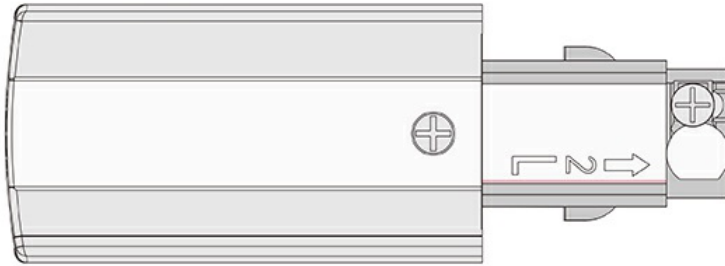

### Design Specifications

- IP20, interior use only
- Choice of black or white accessories
- Accessories: Mini joiner, Live end, Straight connector, L-Shaped connector, T-Shaped connector, Cross Shaped connector, Adjustable connector, 3 Circuit adaptors, T-Bar mounting kits, Suspension Unit with road, Suspension Unit with wire

### Technical Specification

Model No.	Description	Input Voltage (V/AC)
STR4891BK	3 CIRCUIT MINI JOINER BLACK K1	240
STR4891WH	3 CIRCUIT MINI JOINER WHITE K1	240
STR4892BK	3 CIRCUIT LIVE END BLACK K1	240
STR4892WH	3 CIRCUIT LIVE END WHITE K1	240
STR4893BK	3 CIRCUIT CENTRE FEED BLACK K1	240
STR4893WH	3 CIRCUIT CENTRE FEED WHITE K1	240
STR4894BK	3 CIRCUIT L CONNECTOR BLACK K1	240
STR4894WH	3 CIRCUIT L CONNECTOR WHITE K1	240
STR4895BK	3 CIRCUIT T CONNECTOR BLACK K1	240
STR4895WH	3 CIRCUIT T CONNECTOR WHITE K1	240
STR4896BK	3 CIRCUIT X CONNECTOR BLACK K1	240
STR4896WH	3 CIRCUIT X CONNECTOR WHITE K1	240
STR4897BK	3 CRT. ADJUST. CONNECTOR BLACK K1	240
STR4897WH	3 CRT. ADJUST. CONNECTOR WHITE K1	240
STR4898BK	3 CIRCUIT ADAPTOR BLACK K1	240
STR4898WH	3 CIRCUIT ADAPTOR WHITE K1	240
STR4899/1BK	3 CRT.TRACK T BAR MOUNTING BK K1	240
STR4899/1WH	3 CRT.TRACK T BAR MOUNTING WH K1	240
STR4899/2BK	3 CRT.TRACK ROD SUSPENSION BK K1	240
STR4899/2WH	3 CRT.TRACK ROD SUSPENSION WH K1	240
STR4899/3BK	3 CRT.TRACK WIRE SUSPENSION BK K1	240
STR4899/3WH	3 CRT.TRACK WIRE SUSPENSION WH K1	240

### Dimensions

STR4891

STR4892

STR4893

STR4894

STR4895

STR4896

STR4897