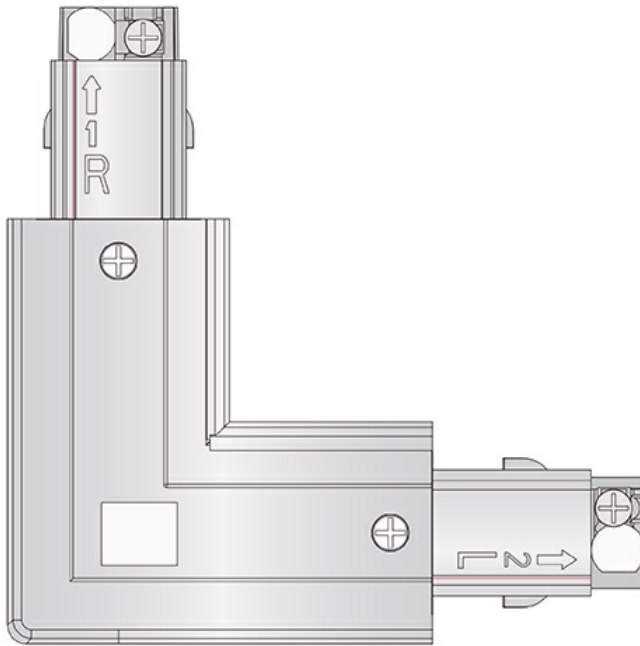

### Technical Specification

Model No.	Description	Input Voltage (V/AC)
STR4891BK	3 CIRCUIT MINI JOINER BLACK K1	240
STR4891WH	3 CIRCUIT MINI JOINER WHITE K1	240
STR4892BK	3 CIRCUIT LIVE END BLACK K1	240
STR4892WH	3 CIRCUIT LIVE END WHITE K1	240
STR4893BK	3 CIRCUIT CENTRE FEED BLACK K1	240
STR4893WH	3 CIRCUIT CENTRE FEED WHITE K1	240
STR4894BK	3 CIRCUIT L CONNECTOR BLACK K1	240
STR4894WH	3 CIRCUIT L CONNECTOR WHITE K1	240
STR4895BK	3 CIRCUIT T CONNECTOR BLACK K1	240
STR4895WH	3 CIRCUIT T CONNECTOR WHITE K1	240
STR4896BK	3 CIRCUIT X CONNECTOR BLACK K1	240
STR4896WH	3 CIRCUIT X CONNECTOR WHITE K1	240
STR4897BK	3 CRT. ADJUST. CONNECTOR BLACK K1	240
STR4897WH	3 CRT. ADJUST. CONNECTOR WHITE K1	240
STR4898BK	3 CIRCUIT ADAPTOR BLACK K1	240
STR4898WH	3 CIRCUIT ADAPTOR WHITE K1	240
STR4899/1BK	3 CRT.TRACK T BAR MOUNTING BK K1	240
STR4899/1WH	3 CRT.TRACK T BAR MOUNTING WH K1	240
STR4899/2BK	3 CRT.TRACK ROD SUSPENSION BK K1	240
STR4899/2WH	3 CRT.TRACK ROD SUSPENSION WH K1	240
STR4899/3BK	3 CRT.TRACK WIRE SUSPENSION BK K1	240
STR4899/3WH	3 CRT.TRACK WIRE SUSPENSION WH K1	240

### Dimensions

STR4891

STR4892

STR4893

STR4894

STR4895

STR4896

STR4897