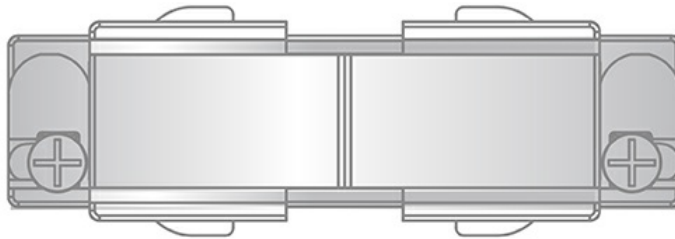

STR4891

STR4892