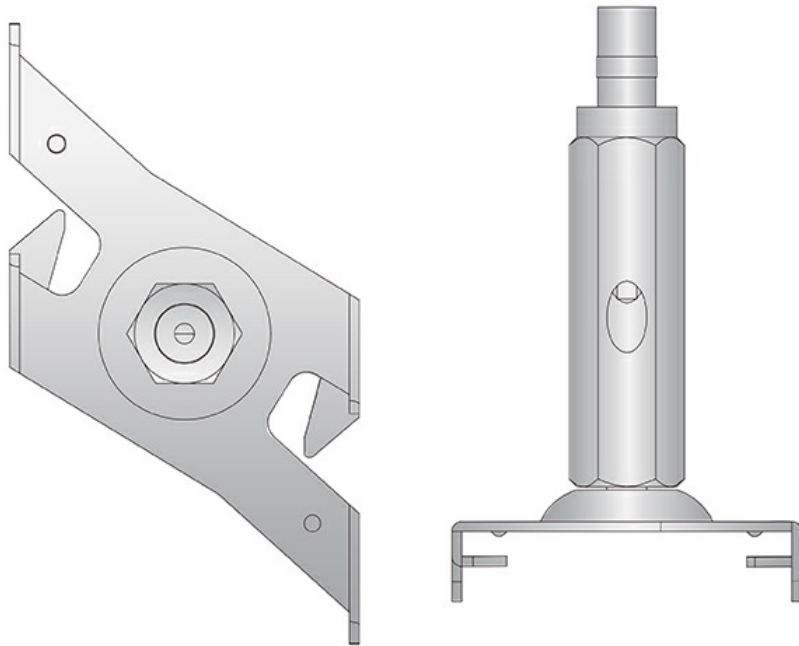

### Design Specifications

- IP20, interior use only
- Choice of black or white accessories
- Accessories: Mini joiner, Live end, Straight connector, L-Shaped connector, T-Shaped connector, Cross Shaped connector, Adjustable connector, 3 Circuit adaptors, T-Bar mounting kits, Suspension Unit with road, Suspension Unit with wire

### Dimensions

STR4891

STR4892

STR4893

STR4894

STR4895

STR4896

STR4897

## Product Images