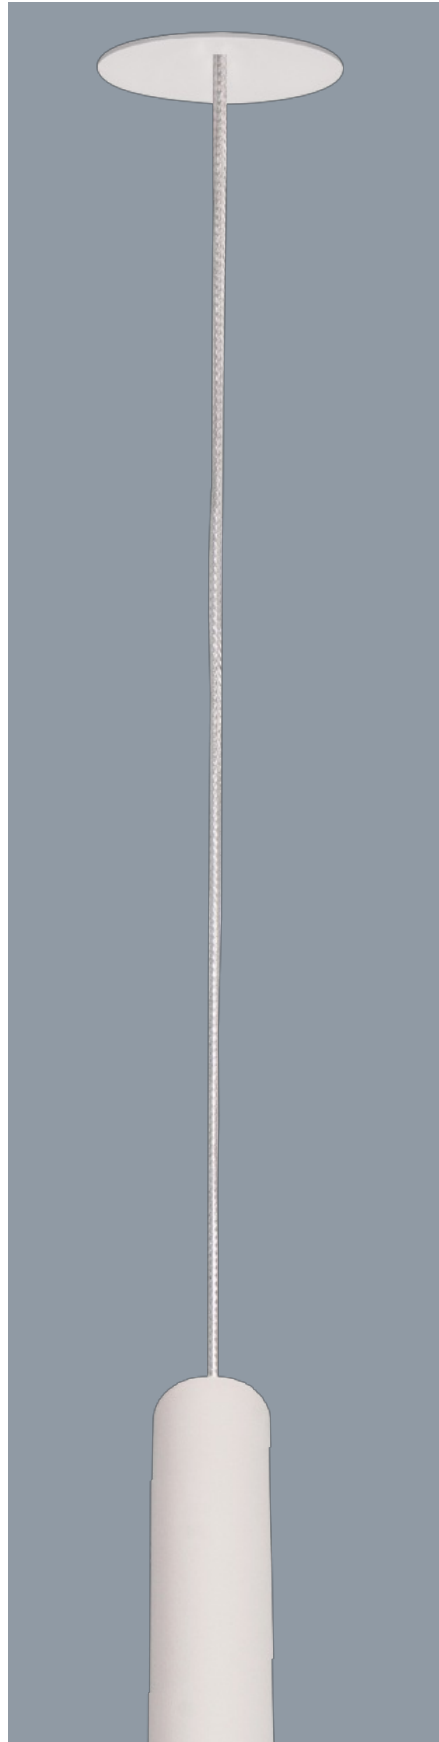

PIP SPL020

Ultra slim 5 watt architectural pendant luminaire

Application

A creative design for residential or commercial spaces

Design Specifications

- Ultra Slimline suspended tube profile, 30mm diameter, two body profile lengths to select (300mm to order or 450mm as standard)
- Flush recessed ceiling plate to suit a standard 72 mm cut out
- Durable aluminium body profile
- High efficiency COB LED chips, 160 lm
- Recessed downlight mounting installation with standard adjustable wire length up to 1.2 m
- Built-in constant current non-dimmable LED driver

Technical Specification

Model No.	Description	Input Voltage (V/AC)	Lumens (lm)	CCT (K)	Power (W)	CRI
SPL020WW30	LED PENDANT 5W 300mm 3K WHITE	240	160	3000	5	80
SPL020WW45	LED PENDANT 5W 450mm 3K WHITE	240	160	3000	5	80

Model No.	Body Colour
SPL020WW30	WHITE
SPL020WW45	WHITE

Due to continued product and technology enhancements, data sourced from sal.net.au shall not form part of any contract and or technical performance guarantee unless expressly confirmed in writing by SAL at the time of order. Products are sold in accordance with [SAL Terms and Conditions of sale](#) and all images shown are for illustration purposes only and may vary from the actual colour or finish.