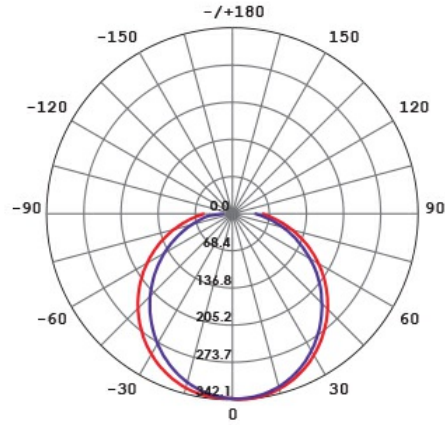

Photometric Data

Unit: cd C0/C180 _____ C90/C270 _____

SL7271CW/WH at 4000K