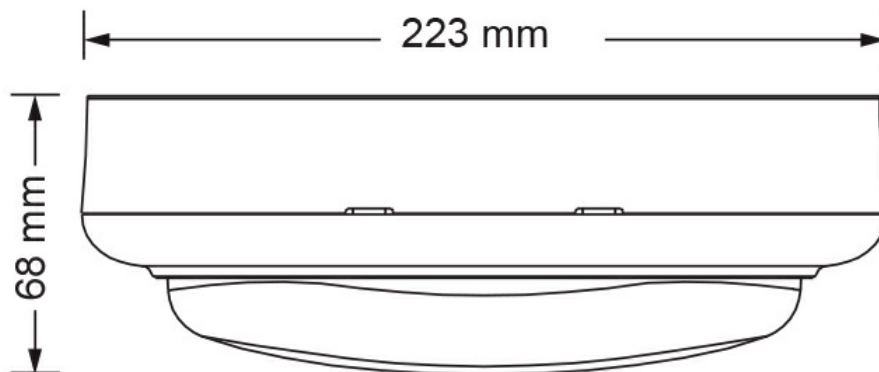

### Design Specifications

- Durable white polycarbonate body, opal polycarbonate diffuser
- Integral control gear, 15 watt.
- CRI > 80, 1050lm
- Quick connect installation design
- Robust IK086 protection

### Dimensions