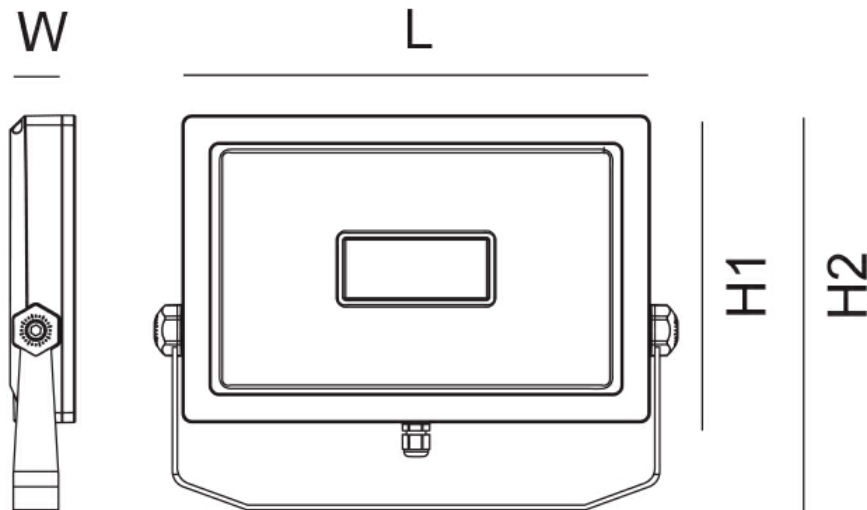

Model No.	Beam Angle (°)	Body Colour	Dimensions (mm)	Mass (kg)
SE7171/15TC/WH	100	White	177(L) x 37(W) x 164(H)	0.63
SE7171/15TC/BK	100	Black	177(L) x 37(W) x 164(H)	0.63
SE7171/30TC/WH	100	White	217(L) x 40(W) x 200(H)	0.87
SE7171/30TC/BK	100	Black	217(L) x 40(W) x 200(H)	0.87
SE7171/50TC/WH	100	White	270(L) x 40(W) x 249(H)	1.35
SE7171/50TC/BK	100	Black	270(L) x 40(W) x 249(H)	1.35
SE7171/100TC/WH	100	White	330(L) x 43(W) x 325(H)	2.05
SE7171/100TC/BK	100	Black	330(L) x 43(W) x 325(H)	2.05

Due to continued product and technology enhancements, data sourced from sal.net.au shall not form part of any contract and or technical performance guarantee unless expressly confirmed in writing by SAL at the time of order. Products are sold in accordance with [SAL Terms and Conditions of sale](#) and all images shown are for illustration purposes only and may vary from the actual colour or finish.

Dimensions