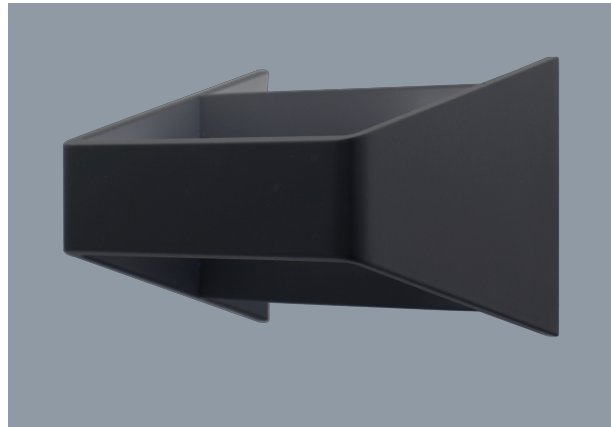

LOUNGE III S9327 - 10W/18W

10/18 watt decorative IP54 architectural LED wall mount luminaire

Application

Ideal for any residential and commercial interior or exterior space

Design Specifications

- Durable aluminium body profile
- Quality white or black powder coat finish
- High efficiency SMD LED chips
- Indirect illumination optical performance
- Integral constant current non-dimmable driver

Model No.	Dimensions (mm)	Body Colour
S9327/150WW/WH	150(L) x 100(W) x 92(H)	WHITE
S9327/150WW/BK	150(L) x 100(W) x 92(H)	BLACK
S9327/150NDL/WH	150(L) x 100(W) x 92(H)	WHITE
S9327/150NDL/BK	150(L) x 100(W) x 92(H)	BLACK
S9327/300WW/WH	300(L) x 100(W) x 92(H)	WHITE
S9327/300WW/BK	300(L) x 100(W) x 92(H)	BLACK
S9327/300NDL/WH	300(L) x 100(W) x 92(H)	WHITE
S9327/300NDL/BK	300(L) x 100(W) x 92(H)	BLACK

Optional use off-set mounting legs provided in all packs for installation on uneven wall surfaces

Dimensions

Photometric Data

Unit: cd C0/C180 _____ C90/C270 _____

S9327/300WW at 3000K

Product Images