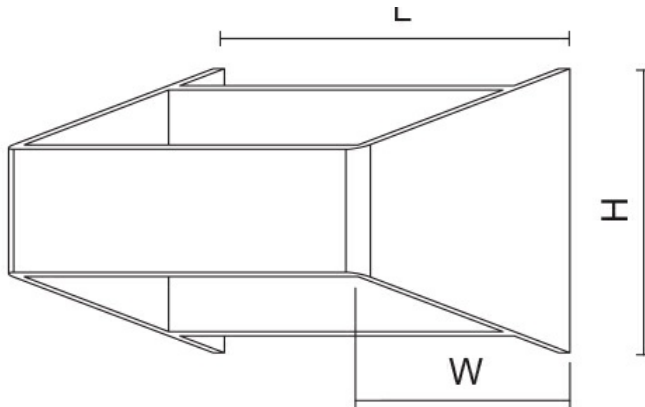

LOUNGE III S9327 - 10W/18W

10/18 watt decorative IP54 architectural LED wall mount luminaire

Application

Ideal for any residential and commercial interior or exterior space

Design Specifications

- Durable aluminium body profile
- Quality white or black powder coat finish
- High efficiency SMD LED chips
- Indirect illumination optical performance
- Integral constant current non-dimmable driver

Technical Specification

Model No.	Description	Input Voltage (V/AC)	Power (W)	Lumens (lm)	CCT (K)	CRI
S9327/150WW/WH	10W 3000K IP54 WH	240	10	400	3000	80
S9327/150WW/BK	10W 3000K IP54 BK	240	10	400	3000	80
S9327/150NDL/WH	10W 5000K IP54 WH	240	10	500	5000	80
S9327/150NDL/BK	10W 5000K IP54 BK	240	10	500	5000	80
S9327/300WW/WH	18W 3000K IP54 WH	240	18	720	3000	80
S9327/300WW/BK	18W 3000K IP54 BK	240	18	720	3000	80
S9327/300NDL/WH	18W 5000K IP54 WH	240	18	900	5000	80
S9327/300NDL/BK	18W 5000K IP54 BK	240	18	900	5000	80

Model No.	Dimensions (mm)	Body Colour
S9327/150WW/WH	150(L) x 100(W) x 92(H)	WHITE
S9327/150WW/BK	150(L) x 100(W) x 92(H)	BLACK
S9327/150NDL/WH	150(L) x 100(W) x 92(H)	WHITE
S9327/150NDL/BK	150(L) x 100(W) x 92(H)	BLACK
S9327/300WW/WH	300(L) x 100(W) x 92(H)	WHITE
S9327/300WW/BK	300(L) x 100(W) x 92(H)	BLACK
S9327/300NDL/WH	300(L) x 100(W) x 92(H)	WHITE
S9327/300NDL/BK	300(L) x 100(W) x 92(H)	BLACK

Optional use off-set mounting legs provided in all packs for installation on uneven wall surfaces

Dimensions

Photometric Data

Unit: cd C0/C180 _____ C90/C270 _____

S9327/300WW at 3000K

Product Images