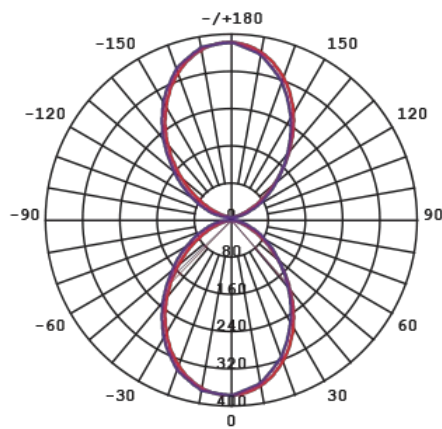

Optional use off-set mounting legs provided in all packs for installation on uneven wall surfaces

Dimensions

Photometric Data

Unit: cd C0/C180 _____ C90/C270 _____

S9327/300WW at 3000K

Product Images