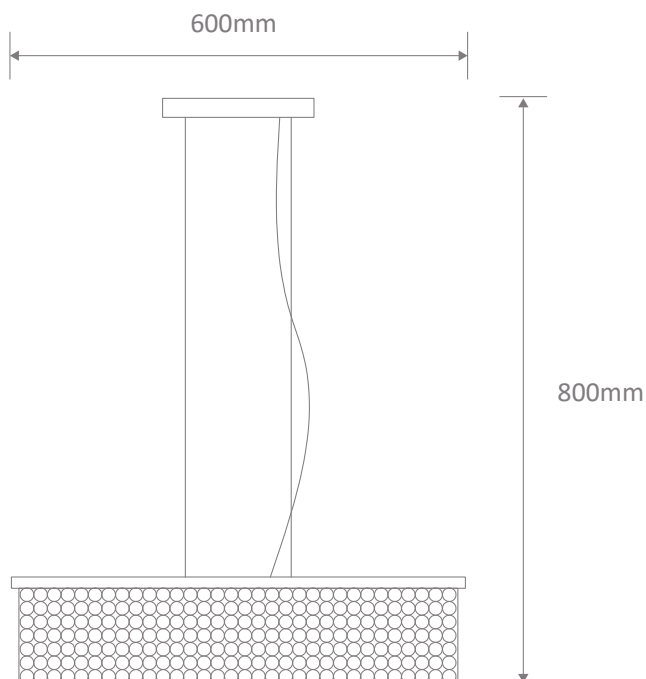

RAINBOW-60 Crystal LED Pendant

Description

RAINBOW-60 Crystal LED Pendant complete with polished chrome backplate and utilising K9 crystal.

Specification Features

Input Voltage: 240V
 Power (W): 6x3W
 IP rating (IP): 20
 Lamp Base: G9
 CCT: 3000K - 5000K
 Dimmable: Yes

G9 3W LED lamps included (20487)

Item No.	Variant	Colour
STARLIGHT-PDT-60	35048	5000K

Additional Globes

Item No.	Variant	Colour
G9 3W LED LAMP	20486	3000K
G9 3W LED LAMP	20487	5000K

Diagrams / Additional

RAINBOW-90 Crystal LED Pendant

Description

RAINBOW-90 Crystal LED Pendant complete with polished chrome backplate and utilising K9 crystal.

Specification Features

Input Voltage: 240V
 Power (W): 9x3W
 IP rating (IP): 20
 Lamp Base: G9
 CCT: 3000K - 5000K
 Dimmable: Yes

G9 3W LED lamps included (20487)

Item No.	Variant	Colour
STARLIGHT-90	35049	5000K

Additional Globes		
Item No.	Variant	Colour
G9 3W LED LAMP	20486	3000K
G9 3W LED LAMP	20487	5000K

Diagrams / Additional