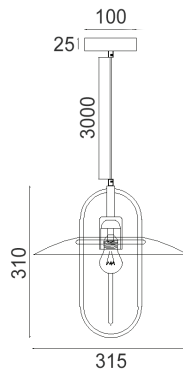

Decor Lighting

PAPILLON

INTERIOR GLASS COOLIE PENDANT LIGHTS

- Input voltage: 220-240V
- Material: glass & iron
- Lamp holder: E27 (Max.72W halogen globe)
- Globe size restrictions: max diameter 95mm (G95)
- Globe not included
- For indoor use only
- 1 year replacement warranty

Part No.	PAPILLON1 & PAPILLON2
Description	PENDANT ES 72W Oblong with Glass Coolie
Material	Iron & glass
Lamp holder	1xE27 (Max.72W HAL)
Product Dimensions	Ø315xH310mm
Suspension	3000mm black PVC cable
Canopy size	Ø100x25mm
Box Weight	1.8kg
Box Dimensions	37x37x22cm
Carton QTY	1/1