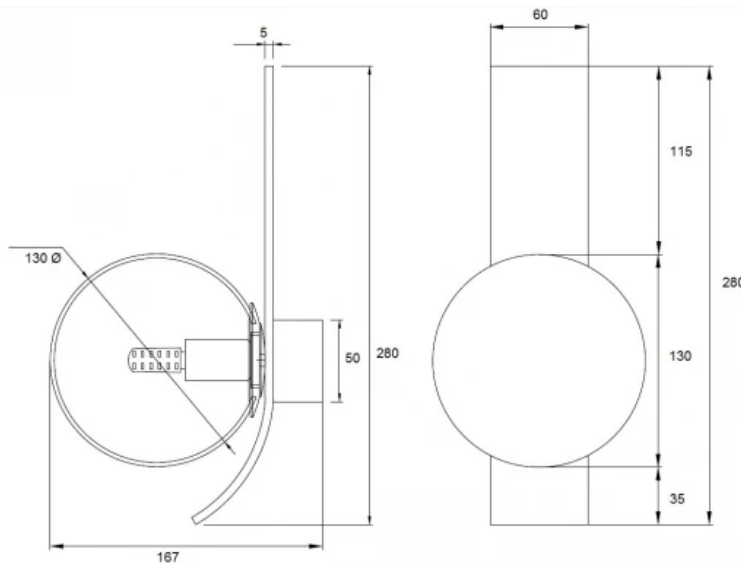

## Oris Wall Light

The Oris Wall Light is a simple, elegant luminaire that combines a slender, rectangular piece of solid steel with an oversized, delicate hand blown dimple amber or smoked glass sphere. Available in either Satin Brass or Matt Black finish, this Oris Wall Light is the pinnacle of “Less is more.

**UWL-ORIS1-BLK**

**UWL-ORIS1-AMB**

\* Lamp Base: G9 Max. 25W (lamp excluded)  
Warranty: 2 Years