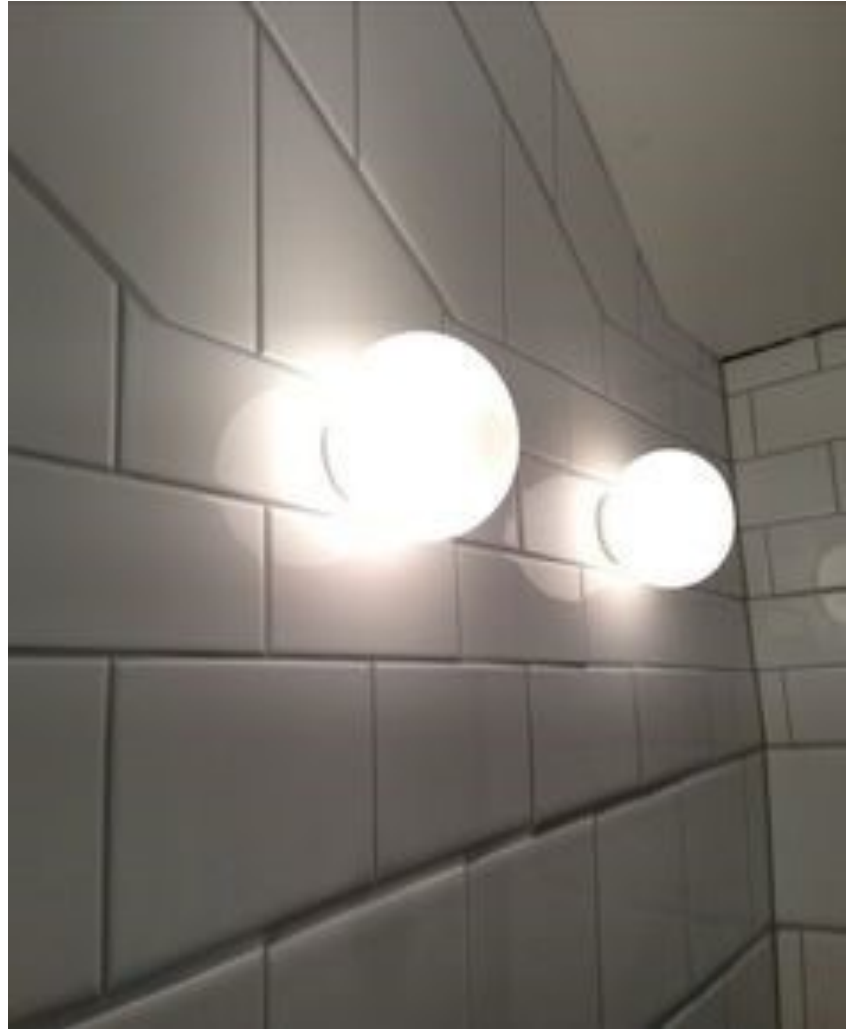

ORB Frosted Glass Luminaire

- Opal Glass Diffuser
- IP 44 Rating
- Base - G9 (240V 40W Max)
- Can be convert to - G4 base (12V 20W Max) as option

This lamp is suitable for ceiling, wall or mirror illumination providing diffused light through an orb of hand blown acid etched frosted opal glass.

Available with black or white trim

UWL-ORB-WH

UWL-ORB-BLK