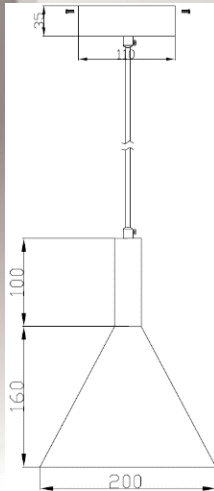

MACY PENDANT

FEATURES

- 9W LED
- 3000K
- Input voltage: 240V
- Material: Metal
- Lumens: 525lm
- Beam Angle: 120°

UP-MACY-BLK-WW

The Macy pendant features a sleek, contemporary style luminaire with a texture bronze lining inner shade. Compliment this with adjustable black cord with an integral dimmable 9W module which emits a clean bright warm tone. Perfect as a single accent light or use multiples for a grand room transformation.

CODE	DESCRIPTION	HEIGHT (mm)	WIDTH (mm)	CANOPY (mm)	CABLE (Meter)
UP-MACY-BLK-WW	Macy Pendant 9W 2700K warm white. 525lm beam angle 120 degree	260	200	110 x 35	2 M