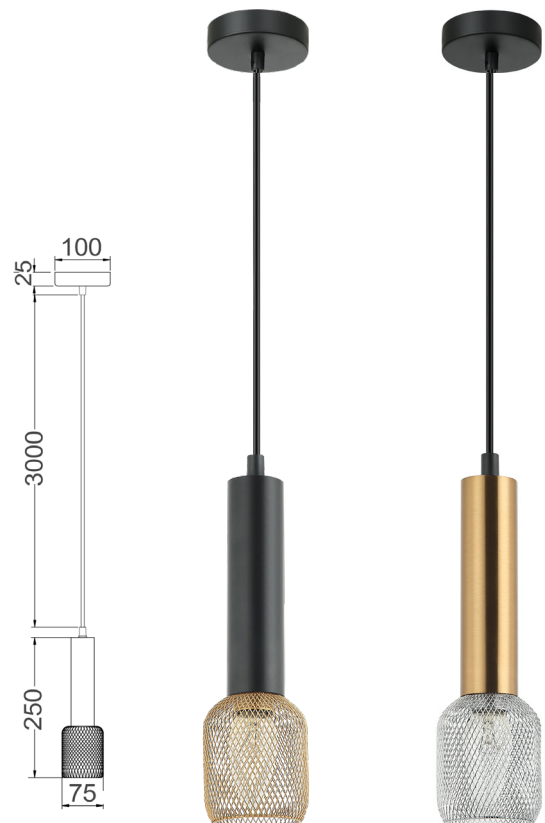

Decor Lighting

## MIKRO Interior Cylinder & Mesh Pendant Lights

- Input voltage: 220-240V
- Material: iron
- Lamp holder: 1xE14 (Max.40W globe)
- Globe restrictions: only suitable for use with fancy round & candle globes
- Globe not included
- For indoor use only
- Warranty: 1 year replacement

<b>Part No.</b>	<b>MIKRO1-2</b>
<b>Description</b>	PENDANT SES Cylinder & Mesh
<b>Material</b>	Iron
<b>Lamp holder</b>	1xE14 (Max.40W)
<b>Product Dimensions</b>	Ø75 X H250mm
<b>Suspension</b>	3000mm cable
<b>Canopy size</b>	Ø100x25mm
<b>Box Weight</b>	0.7kg
<b>Box Dimensions</b>	21x15x12cm
<b>Carton QTY</b>	1/1

\*Must be installed by a licenced electrician (Installation instructions sheet provided in each product box)

**MIKRO1**  
(Matte Black Cylinder & Brass Mesh)

**MIKRO2**  
(Antique Brass Cylinder & Chrome Mesh)