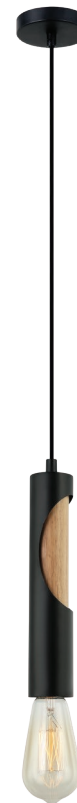

Decor Lighting

IDA

Interior Tube Pendant Lights

- Input voltage: 220-240V
- Material: iron & blonde wood
- Lamp holder: E27 (Max.72W halogen globe)
- Globe not included
- For indoor use only
- 1 year replacement warranty

Part No.	IDA1, IDA2
Description	PENDANT ES 72W Matt Black / Matt White Blonde Wood Tube
Material	Iron & wood
Lamp holder	1xE27 (Max.72W HAL)
Dimensions	Ø50 x H 250mm
Suspension	3000mm PVC cable
Canopy size	Ø100x25mm
Box Weight	0.8kg
Box Dimensions	39x11x12cm
Carton QTY	1/10

IDA1
(Matt Black/ Blonde wood)

IDA2
(Matt White/ Blonde wood)