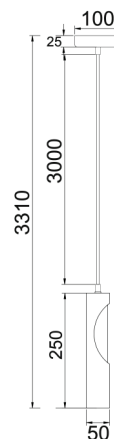

Decor Lighting

IDA

Interior Tube Pendant Lights

- Input voltage: 220-240V
- Material: iron & blonde wood
- Lamp holder: E27 (Max.72W halogen globe)
- Globe not included
- For indoor use only
- 1 year replacement warranty

Part No.	IDA1, IDA2
Description	PENDANT ES 72W Matt Black / Matt White Blonde Wood Tube
Material	Iron & wood
Lamp holder	1xE27 (Max.72W HAL)
Dimensions	Ø50 x H 250mm
Suspension	3000mm PVC cable
Canopy size	Ø100x25mm
Box Weight	0.8kg
Box Dimensions	39x11x12cm
Carton QTY	1/10