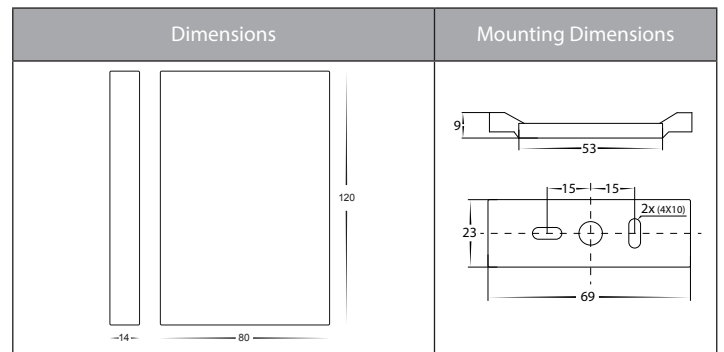

Product Ordering

Image	Part Number	Colour Temp	Lumens	Input Voltage	Beam Angle	Included LED	Barcode
	HV3289W-AB	3000k	2x 240lm	12v DC	120°	2x 3w Built in LED	9350418009074
	HV3289C-AB	5500k	2x 250lm	12v DC	120°	2x 3w Built in LED	9350418009128
	HV3289W-BLK	3000k	2x 240lm	12v DC	120°	2x 3w Built in LED	9350418025838
	HV3289C-BLK	5500k	2x 250lm	12v DC	120°	2x 3w Built in LED	9350418025821
	HV3289W-BR	3000k	2x 240lm	12v DC	120°	2x 3w Built in LED	9350418009111
	HV3289C-BR	5500k	2x 250lm	12v DC	120°	2x 3w Built in LED	9350418009043
	HV3289W-GPH	3000k	2x 240lm	12v DC	120°	2x 3w Built in LED	9350418019608
	HV3289C-GPH	5500k	2x 250lm	12v DC	120°	2x 3w Built in LED	9350418019592
	HV3289W-SS316	3000k	2x 240lm	12v DC	120°	2x 3w Built in LED	9350418009036
	HV3289C-SS316	5500k	2x 250lm	12v DC	120°	2x 3w Built in LED	9350418009081
	HV3289W-WHT	3000k	2x 240lm	12v DC	120°	2x 3w Built in LED	9350418025852
	HV3289C-WHT	5500k	2x 250lm	12v DC	120°	2x 3w Built in LED	9350418025845

*Items ordered after 01-01-2022