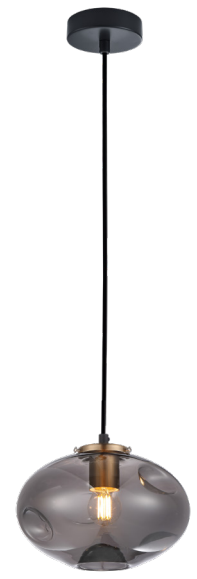

FOSSETTE2
(Oval)