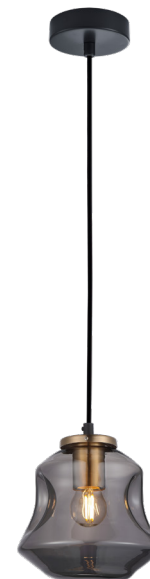

Decor Lighting

### Interior Dimpled Smoked / Mirror Effect Glass Pendant Lights

- Input voltage: 220-240V
- Material: dimpled smoked/ mirror effect glass & Antique Brass highlight
- Lamp holder: E27 (Max.40W halogen globe)
- Globe not included
- Maximum globe diameter: 45mm(Candle, Fancy Round, LT40, CLACFD25ES)
- For indoor use only
- 1 year replacement warranty

<b>Part No.</b>	<b>FOSSETTE1-4</b>
<b>Description</b>	PPENDANT ES 40W Smoke Angled/ Oval/ Flat top dome/ Oblong shape Glass with Antique Brass Highlight with brass screws
<b>Material</b>	Glass & iron
<b>Lamp holder</b>	1xE27 (Max.40W HAL)
<b>Dimensions</b>	FOSSETTE1: Ø170 x H 180mm FOSSETTE2: Ø220 x H 170mm FOSSETTE3: Ø220 x H 215mm FOSSETTE4: Ø175 x H 295mm
<b>Suspension</b>	3000mm black PVC cable
<b>Canopy</b>	Matt Black Ø100 x 25mm
<b>Box Weight</b>	FOSSETTE1: 1.1kg FOSSETTE2: 1.3kg FOSSETTE3: 1.4kg FOSSETTE4: 1.5kg
<b>Box Dimensions</b>	FOSSETTE1: 23.5x23.5x30.5cm FOSSETTE2: 29x29x29cm FOSSETTE3: 29x29x32cm FOSSETTE4: 24x24x41cm
<b>Carton QTY</b>	1/1

**FOSSETTE1**  
(Angled bell)

**FOSSETTE2**  
(Oval)

**FOSSETTE3**  
(Flat top dome)

**FOSSETTE4**  
(Oblong)