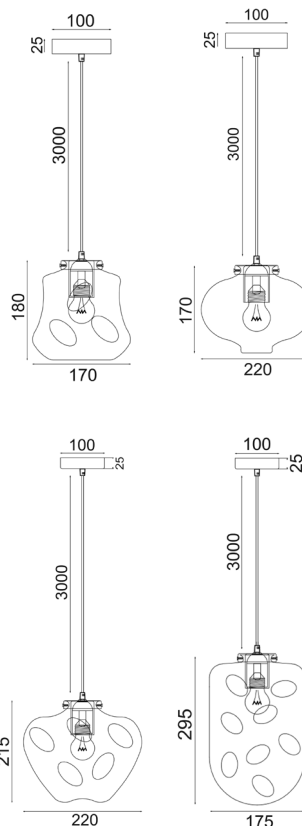

### Interior Dimpled Smoked / Mirror Effect Glass Pendant Lights

- Input voltage: 220-240V
- Material: dimpled smoked/ mirror effect glass & Antique Brass highlight
- Lamp holder: E27 (Max.40W halogen globe)
- Globe not included
- Maximum globe diameter: 45mm(Candle, Fancy Round, LT40, CLACFD25ES)
- For indoor use only
- 1 year replacement warranty

<b>Part No.</b>	<b>FOSSETTE1-4</b>
<b>Description</b>	PPENDANT ES 40W Smoke Angled/ Oval/ Flat top dome/ Oblong shape Glass with Antique Brass Highlight with brass screws
<b>Material</b>	Glass & iron
<b>Lamp holder</b>	1xE27 (Max.40W HAL)
<b>Dimensions</b>	FOSSETTE1: Ø170 x H 180mm FOSSETTE2: Ø220 x H 170mm FOSSETTE3: Ø220 x H 215mm FOSSETTE4: Ø175 x H 295mm
<b>Suspension</b>	3000mm black PVC cable
<b>Canopy</b>	Matt Black Ø100 x 25mm
<b>Box Weight</b>	FOSSETTE1: 1.1kg FOSSETTE2: 1.3kg FOSSETTE3: 1.4kg FOSSETTE4: 1.5kg
<b>Box Dimensions</b>	FOSSETTE1: 23.5x23.5x30.5cm FOSSETTE2: 29x29x29cm FOSSETTE3: 29x29x32cm FOSSETTE4: 24x24x41cm
<b>Carton QTY</b>	1/1

**FOSSETTE1**  
(Angled bell)

**FOSSETTE2**  
(Oval)

**FOSSETTE3**  
(Flat top dome)

**FOSSETTE4**  
(Oblong)