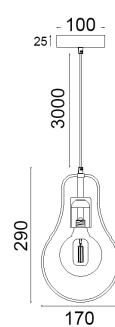

CONTOUR

INTERIOR BLACK WIRE PENDANT LIGHTS

- Input voltage: 220-240V
- Material: iron
- Lamp holder: E27 (Max.72W halogen globe)
- Globe size restrictions (max diameter): CONTOUR1: 125mm (G125); CONTOUR2: 57mm (ST57); CONTOUR3: 95mm (G95)
- Globe not included
- For indoor use only
- 1 year replacement warranty

CONTOUR1

CONTOUR2

CONTOUR3

PART NO.	DESCRIPTION	PRODUCT DIMENSIONS	SUSPENSION	CANOPY	BOX WEIGHT	BOX DIMENSIONS	CARTON
CONTOUR1	PENDANT ES 72W BLK Wire Pear with Antique Brass Highlight	170x290mm	3000mm	Ø100x25mm	0.6kg	32x7x18.5cm	1/10
CONTOUR2	PENDANT ES 72W BLK Wire Rectangular with Antique Brass Highlight	150x360mm	3000mm	Ø100x25mm	0.7kg	37x11x16.5cm	1/10
CONTOUR3	PENDANT ES 72W BLK Wire Diamond with Antique Brass Highlight	210x360mm	3000mm	Ø100x25mm	0.9kg	39x14x16.5cm	1/10