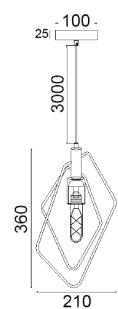

CONTOUR

INTERIOR BLACK WIRE PENDANT LIGHTS

- Input voltage: 220-240V
- Material: iron
- Lamp holder: E27 (Max.72W halogen globe)
- Globe size restrictions (max diameter): CONTOUR1: 125mm (G125); CONTOUR2: 57mm (ST57); CONTOUR3: 95mm (G95)
- Globe not included
- For indoor use only
- 1 year replacement warranty

CONTOUR1

CONTOUR2

CONTOUR3

PART NO.	DESCRIPTION	PRODUCT DIMENSIONS	SUSPENSION	CANOPY	BOX WEIGHT	BOX DIMENSIONS	CARTON
CONTOUR1	PENDANT ES 72W BLK Wire Pear with Antique Brass Highlight	170x290mm	3000mm	Ø100x25mm	0.6kg	32x7x18.5cm	1/10
CONTOUR2	PENDANT ES 72W BLK Wire Rectangular with Antique Brass Highlight	150x360mm	3000mm	Ø100x25mm	0.7kg	37x11x16.5cm	1/10
CONTOUR3	PENDANT ES 72W BLK Wire Diamond with Antique Brass Highlight	210x360mm	3000mm	Ø100x25mm	0.9kg	39x14x16.5cm	1/10