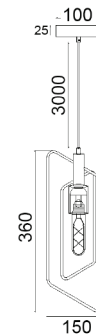

CONTOUR

INTERIOR BLACK WIRE PENDANT LIGHTS

- Input voltage: 220-240V
- Material: iron
- Lamp holder: E27 (Max.72W halogen globe)
- Globe size restrictions (max diameter): CONTOUR1: 125mm (G125); CONTOUR2: 57mm (ST57); CONTOUR3: 95mm (G95)
- Globe not included
- For indoor use only
- 1 year replacement warranty

CONTOUR1

CONTOUR2

CONTOUR3

PART NO.	DESCRIPTION	PRODUCT DIMENSIONS	SUSPENSION	CANOPY	BOX WEIGHT	BOX DIMENSIONS	CARTON
CONTOUR1	PENDANT ES 72W BLK Wire Pear with Antique Brass Highlight	170x290mm	3000mm	Ø100x25mm	0.6kg	32x7x18.5cm	1/10
CONTOUR2	PENDANT ES 72W BLK Wire Rectangular with Antique Brass Highlight	150x360mm	3000mm	Ø100x25mm	0.7kg	37x11x16.5cm	1/10
CONTOUR3	PENDANT ES 72W BLK Wire Diamond with Antique Brass Highlight	210x360mm	3000mm	Ø100x25mm	0.9kg	39x14x16.5cm	1/10