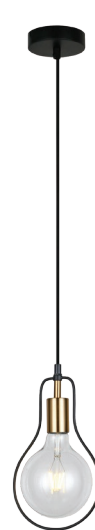

CONTOUR

INTERIOR BLACK WIRE PENDANT LIGHTS

- Input voltage: 220-240V
- Material: iron
- Lamp holder: E27 (Max.72W halogen globe)
- Globe size restrictions (max diameter): CONTOUR1: 125mm (G125); CONTOUR2: 57mm (ST57); CONTOUR3: 95mm (G95)
- Globe not included
- For indoor use only
- 1 year replacement warranty

CONTOUR1

CONTOUR2

CONTOUR3

PART NO.	DESCRIPTION	PRODUCT DIMENSIONS	SUSPENSION	CANOPY	BOX WEIGHT	BOX DIMENSIONS	CARTON
CONTOUR1	PENDANT ES 72W BLK Wire Pear with Antique Brass Highlight	170x290mm	3000mm	Ø100x25mm	0.6kg	32x7x18.5cm	1/10
CONTOUR2	PENDANT ES 72W BLK Wire Rectangular with Antique Brass Highlight	150x360mm	3000mm	Ø100x25mm	0.7kg	37x11x16.5cm	1/10
CONTOUR3	PENDANT ES 72W BLK Wire Diamond with Antique Brass Highlight	210x360mm	3000mm	Ø100x25mm	0.9kg	39x14x16.5cm	1/10