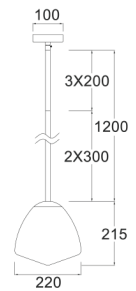

CIOTOLA

Interior Tipped Dome Frosted Glass Pendant Lights

- Input voltage: 220-240V
- Material: iron & frosted glass
- Lamp holder: E27 (Max.40W halogen globe)
- Globe not included
- Maximum globe diameter: CIOTOLA1-2: 40mm; CIOTOLA3-4: 50mm; CIOTOLA5-6: 70mm
- For indoor use only
- 1 year replacement warranty

Part No.	CIOTOLA1-6
Description	PENDANT ES 40W Matt Black / Antique Brass Tipped Dome frosted Glass
Material	Iron & glass
Lamp holder	1xE27 (Max.40W HAL)
Dimensions	CIOTOLA1-2: Ø220xH215mm CIOTOLA3-4: Ø280xH265mm CIOTOLA5-6: Ø350xH340mm
Suspension	3X200mm + 2X300mm matt black/ antique brass rods (Note: rods can be removed to reach desired length)
Canopy size	Ø100x25mm
Box Weight	CIOTOLA1-2: 2.2kg CIOTOLA3-4: 3.1kg CIOTOLA5-6: 4.3kg
Box Dimensions	CIOTOLA1-2: 28.5x28.5x35.5cm CIOTOLA3-4: 34.5x34.5x38.5cm CIOTOLA5-6: 42.5x42.5x46.5cm
Carton QTY	1/1

CIOTOLA1

CIOTOLA3