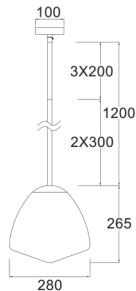

CIOTOLA

Interior Tipped Dome Frosted Glass Pendant Lights

- Input voltage: 220-240V
- Material: iron & frosted glass
- Lamp holder: E27 (Max.40W halogen globe)
- Globe not included
- Maximum globe diameter: CIOTOLA1-2: 40mm; CIOTOLA3-4: 50mm; CIOTOLA5-6: 70mm
- For indoor use only
- 1 year replacement warranty

ROD TILT ANGLE
MAX.30°

Part No.	CIOTOLA1-6
Description	PENDANT ES 40W Matt Black / Antique Brass Tipped Dome frosted Glass
Material	Iron & glass
Lamp holder	1xE27 (Max.40W HAL)
Dimensions	CIOTOLA1-2: Ø220xH215mm CIOTOLA3-4: Ø280xH265mm CIOTOLA5-6: Ø350xH340mm
Suspension	3X200mm + 2X300mm matt black/ antique brass rods (Note: rods can be removed to reach desired length)
Canopy size	Ø100x25mm
Box Weight	CIOTOLA1-2: 2.2kg CIOTOLA3-4: 3.1kg CIOTOLA5-6: 4.3kg
Box Dimensions	CIOTOLA1-2: 28.5x28.5x35.5cm CIOTOLA3-4: 34.5x34.5x38.5cm CIOTOLA5-6: 42.5x42.5x46.5cm
Carton QTY	1/1

CIOTOLA1

CIOTOLA2

CIOTOLA3

CIOTOLA4

CIOTOLA5

CIOTOLA6