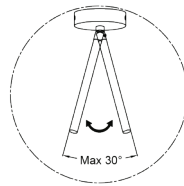

CIOTOLA

Interior Tipped Dome Frosted Glass Pendant Lights

- Input voltage: 220-240V
- Material: iron & frosted glass
- Lamp holder: E27 (Max.40W halogen globe)
- Globe not included
- Maximum globe diameter: CIOTOLA1-2: 40mm; CIOTOLA3-4: 50mm; CIOTOLA5-6: 70mm
- For indoor use only
- 1 year replacement warranty

ROD TILT ANGLE
MAX.30°

Part No.	CIOTOLA1-6
Description	PENDANT ES 40W Matt Black / Antique Brass Tipped Dome frosted Glass
Material	Iron & glass
Lamp holder	1xE27 (Max.40W HAL)
Dimensions	CIOTOLA1-2: Ø220xH215mm CIOTOLA3-4: Ø280xH265mm CIOTOLA5-6: Ø350xH340mm
Suspension	3X200mm + 2X300mm matt black/ antique brass rods (Note: rods can be removed to reach desired length)
Canopy size	Ø100x25mm
Box Weight	CIOTOLA1-2: 2.2kg CIOTOLA3-4: 3.1kg CIOTOLA5-6: 4.3kg
Box Dimensions	CIOTOLA1-2: 28.5x28.5x35.5cm CIOTOLA3-4: 34.5x34.5x38.5cm CIOTOLA5-6: 42.5x42.5x46.5cm
Carton QTY	1/1