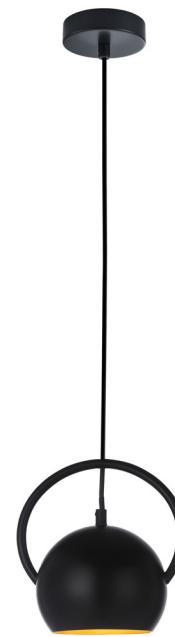

Decor Lighting

# BELLA

## Interior Dome Pendant Lights

- Input voltage: 220-240V
- Material: iron
- Lamp holder: 1XE27 (Max.72W)
- Globe not included
- Gold interior
- For indoor use only
- 1 year replacement warranty

<b>Part No.</b>	<b>BELLA1, BELLA2, BELLA3</b>
<b>Description</b>	PENDANT ES 72W Matte WH/ BLK/ GOLD Dome with Gold interior
<b>Material</b>	Iron
<b>Lamp holder</b>	1xE27 (Max.72W)
<b>Dimensions</b>	Ø200 x H 205mm
<b>Suspension</b>	3000mm PVC cable
<b>Canopy size</b>	Ø100 x 25mm
<b>Box Weight</b>	0.9kg
<b>Box Dimensions</b>	16x16x23cm
<b>Carton QTY</b>	1/10

**BELLA1**  
(matte white)

**BELLA2**  
(matte black)

**BELLA3**  
(matte gold)

**GOLD INTERIOR**