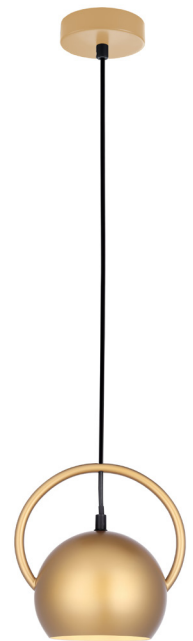

Decor Lighting

## Interior Dome Pendant Lights

- Input voltage: 220-240V
- Material: iron
- Lamp holder: 1XE27 (Max.72W)
- Globe not included
- Gold interior
- For indoor use only
- 1 year replacement warranty

<b>Part No.</b>	<b>BELLA1, BELLA2, BELLA3</b>
<b>Description</b>	PENDANT ES 72W Matte WH/ BLK/ GOLD Dome with Gold interior
<b>Material</b>	Iron
<b>Lamp holder</b>	1xE27 (Max.72W)
<b>Dimensions</b>	Ø200 x H 205mm
<b>Suspension</b>	3000mm PVC cable
<b>Canopy size</b>	Ø100 x 25mm
<b>Box Weight</b>	0.9kg
<b>Box Dimensions</b>	16x16x23cm
<b>Carton QTY</b>	1/10

**BELLA1**  
(matte white)

**BELLA2**  
(matte black)

**BELLA3**  
(matte gold)

**GOLD INTERIOR**